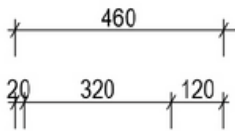

Notes:

- Wastes and faucets are not included.
- Vanity unit must be installed by a qualified tradesmen - Failure to do so will void the warranty.
- Plumbing fixtures must be installed by a qualified plumber - Failure to do so will void the warranty.
- Warranty information: 5 years on cabinet & 12 months on top and basin(s).
- Caution boxes may be heavy and will require 2 people to lift.

vanitybydesign.com.au

[vanitybydesign_](https://www.instagram.com/vanitybydesign_)

TEL: 07 3376 6055

241 Monier Road
Darra, QLD, 4076