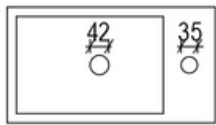

Notes:

- Wastes and faucets are not included.
- Vanity unit must be installed by a qualified tradesmen - Failure to do so will void the warranty.
- Plumbing fixtures must be installed by a qualified plumber - Failure to do so will void the warranty.
- Warranty information: 5 years on cabinet & 12 months on top and basin(s).
- Caution boxes may be heavy and will require 2 people to lift.

vanitybydesign.com.au

[vanitybydesign_](https://www.instagram.com/vanitybydesign_)

TEL: 07 3376 6055

241 Monier Road
Darra, QLD, 4076