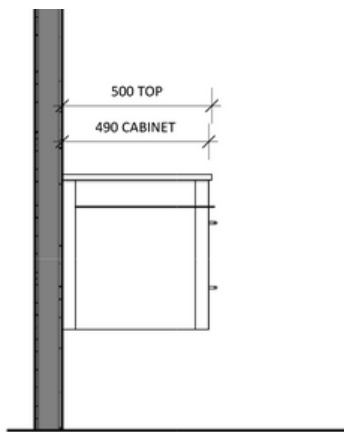

Byron

Byron 900 Single - 2024

Cabinet Size: 880mm (L) X 490mm (D) X 860mm (H)

Top Size: 900mm (L) X 500mm (D) X 20mm (H)

Type: Wall-Hung

Basin: Oval Under-mount Ceramic Basin

Please Note!

Our 2024 Collection varies from previous models. The New Collection has a shorter depth allowing it to be more versatile for clients!

vanitybydesign.com.au

[vanitybydesign_](https://www.instagram.com/vanitybydesign_)

TEL: 07 3376 6055

241 Monier Road
Darra, QLD, 4076

Byron

Byron 1500 Double - 2024

Cabinet Size: 1480mm (L) X 490mm (D) X 860mm (H)

Top Size: 1500mm (L) X 500mm (D) X 20mm (H)

Type: Wall-Hung

Basin: Oval Under-mount Ceramic Basin

Please Note!

Our 2024 Collection varies from previous models. The New Collection has a shorter depth allowing it to be more versatile for clients!

vanitybydesign.com.au

[vanitybydesign_](https://www.instagram.com/vanitybydesign_)

TEL: 07 [3376 6055](tel:0733766055)

241 Monier Road
Darra, QLD, 4076

Rubie

Rubie 460

Overall Size: 460mm (L) X 255mm (D) X 600mm (H)