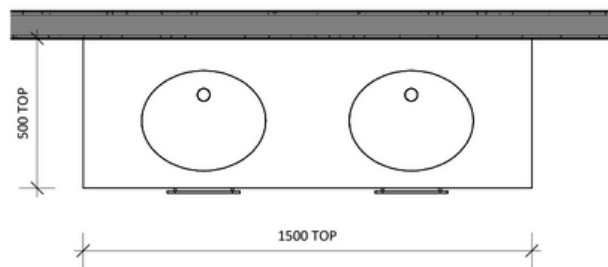

Byron 900 | Single Basin

900 Length x 500 Depth

Byron 1500 | Double Basin

1500 Length x 500 Depth

Please Note!

2024 Collection varies from previous models. The New Collection has a shorter depth allowing it to be more versatile for clients!

Byron

Byron 900 Single - 2024

Cabinet Size: 880mm (L) X 490mm (D) X 860mm (H)

Top Size: 900mm (L) X 500mm (D) X 20mm (H)

Type: Wall-Hung

Basin: Oval Under-mount Ceramic Basin

Please Note!

Our 2024 Collection varies from previous models. The New Collection has a shorter depth allowing it to be more versatile for clients!

vanitybydesign.com.au

[vanitybydesign_](https://www.instagram.com/vanitybydesign_)

TEL: 07 3376 6055

241 Monier Road
Darra, QLD, 4076

Byron

Byron 1500 Double - 2024

Cabinet Size: 1480mm (L) X 490mm (D) X 860mm (H)

Top Size: 1500mm (L) X 500mm (D) X 20mm (H)

Type: Wall-Hung

Basin: Oval Under-mount Ceramic Basin

Please Note!

Our 2024 Collection varies from previous models. The New Collection has a shorter depth allowing it to be more versatile for clients!