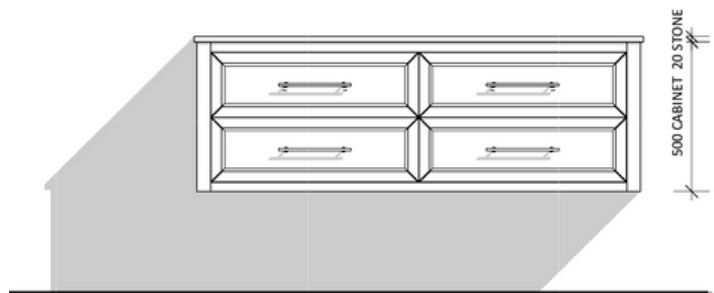

Byron

Byron 900 Single - 2024

Cabinet Size: 880mm (L) X 490mm (D) X 860mm (H)

Top Size: 900mm (L) X 500mm (D) X 20mm (H)

Type: Wall-Hung

Basin: Oval Under-mount Ceramic Basin

Please Note!

Our 2024 Collection varies from previous models. The New Collection has a shorter depth allowing it to be more versatile for clients!

vanitybydesign.com.au

[vanitybydesign_](https://www.instagram.com/vanitybydesign_)

TEL: 07 3376 6055

241 Monier Road
Darra, QLD, 4076

Byron

Byron 1500 Double - 2024

Cabinet Size: 1480mm (L) X 490mm (D) X 860mm (H)

Top Size: 1500mm (L) X 500mm (D) X 20mm (H)

Type: Wall-Hung

Basin: Oval Under-mount Ceramic Basin

Please Note!

Our 2024 Collection varies from previous models. The New Collection has a shorter depth allowing it to be more versatile for clients!