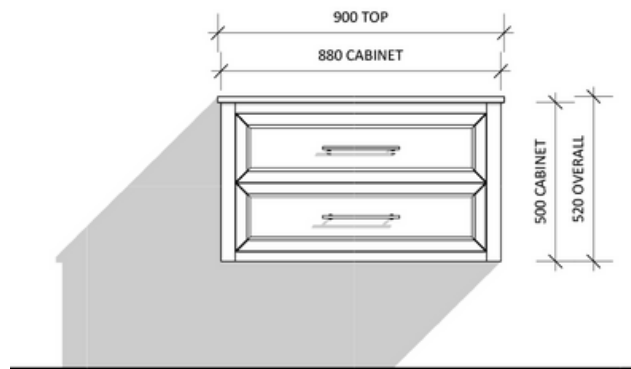

Byron 900 | Single Basin

900 Length x 500 Depth

Byron 1500 | Double Basin

1500 Length x 500 Depth

Please Note!

2024 Collection varies from previous models. The New Collection has a shorter depth allowing it to be more versatile for clients!

Byron

Byron 900 Single - 2024

Cabinet Size: 880mm (L) X 490mm (D) X 860mm (H)

Top Size: 900mm (L) X 500mm (D) X 20mm (H)

Type: Wall-Hung

Basin: Oval Under-mount Ceramic Basin

Please Note!

Our 2024 Collection varies from previous models. The New Collection has a shorter depth allowing it to be more versatile for clients!

Top Size: 1500mm (L) X 500mm (D) X 20mm (H)

Type: Wall-Hung

Basin: Oval Under-mount Ceramic Basin

Please Note!

Our 2024 Collection varies from previous models. The New Collection has a shorter depth allowing it to be more versatile for clients!