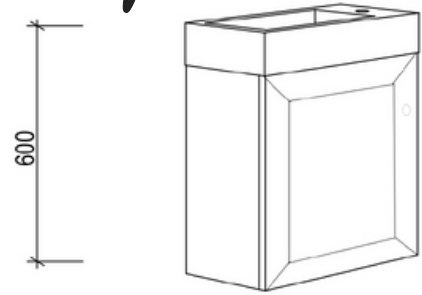

Rubie

Rubie 460

Overall Size: 460mm (L) X 255mm (D) X 600mm (H)

Type: Wall-Hung

*Only Suitable for Mixer Tap

Notes:

- Wastes and faucets are not included.
- Vanity unit must be installed by a qualified tradesmen - Failure to do so will void the warranty.
- Plumbing fixtures must be installed by a qualified plumber - Failure to do so will void the warranty.
- Warranty information: 5 years on cabinet & 12 months on top and basin(s).
- Caution boxes may be heavy and will require 2 people to lift.

vanitybydesign.com.au

[vanitybydesign_](https://www.instagram.com/vanitybydesign_)

TEL: 07 3376 6055

241 Monier Road
Darra, QLD, 4076