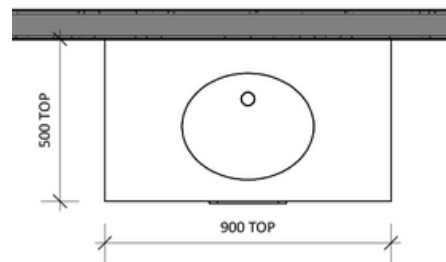

Byron 900 | Single Basin

900 Length x 500 Depth

Byron 1500 | Double Basin

1500 Length x 500 Depth

Please Note!

2024 Collection varies from previous models. The New Collection has a shorter depth allowing it to be more versatile for clients!

Byron

Byron 900 Single - 2024

Cabinet Size: 880mm (L) X 490mm (D) X 860mm (H)

Top Size: 900mm (L) X 500mm (D) X 20mm (H)

Type: Wall-Hung

Basin: Oval Under-mount Ceramic Basin

Please Note!

Our 2024 Collection varies from previous models. The New Collection has a shorter depth allowing it to be more versatile for clients!

vanitybydesign.com.au

[vanitybydesign_](https://www.instagram.com/vanitybydesign_)

TEL: 07 3376 6055

241 Monier Road
Darra, QLD, 4076

Byron

Byron 1500 Double - 2024

Cabinet Size: 1480mm (L) X 490mm (D) X 860mm (H)

Top Size: 1500mm (L) X 500mm (D) X 20mm (H)

Type: Wall-Hung

Basin: Oval Under-mount Ceramic Basin

Please Note!

Our 2024 Collection varies from previous models. The New Collection has a shorter depth allowing it to be more versatile for clients!