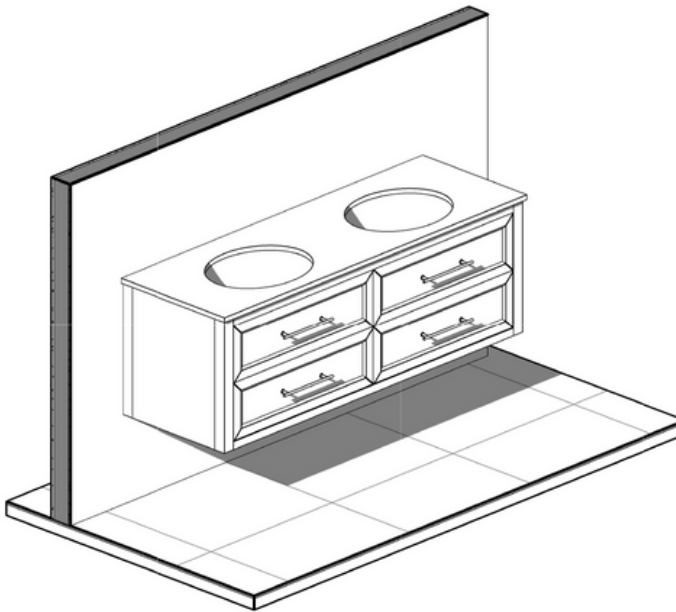

Byron

Byron 900 Single - 2024

Cabinet Size: 880mm (L) X 490mm (D) X 860mm (H)

Top Size: 900mm (L) X 500mm (D) X 20mm (H)

Type: Wall-Hung

Basin: Oval Under-mount Ceramic Basin

Please Note!

Our 2024 Collection varies from previous models. The New Collection has a shorter depth allowing it to be more versatile for clients!

vanitybydesign.com.au

[vanitybydesign_](https://www.instagram.com/vanitybydesign_)

TEL: 07 3376 6055

241 Monier Road
Darra, QLD, 4076

Byron

Byron 1500 Double - 2024

Cabinet Size: 1480mm (L) X 490mm (D) X 860mm (H)

Top Size: 1500mm (L) X 500mm (D) X 20mm (H)

Type: Wall-Hung

Basin: Oval Under-mount Ceramic Basin

Please Note!

Our 2024 Collection varies from previous models. The New Collection has a shorter depth allowing it to be more versatile for clients!