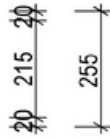

Notes:

- Wastes and faucets are not included.
- Vanity unit must be installed by a qualified tradesmen - Failure to do so will void the warranty.
- Plumbing fixtures must be installed by a qualified plumber - Failure to do so will void the warranty.
- Warranty information: 5 years on cabinet & 12 months on top and basin(s).
- Caution boxes may be heavy and will require 2 people to lift.

vanitybydesign.com.au

[vanitybydesign_](https://www.instagram.com/vanitybydesign_)

TEL: 07 3376 6055

241 Monier Road
Darra, QLD, 4076