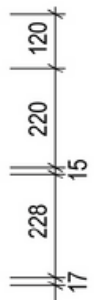

Notes:

- Wastes and faucets are not included.
- Vanity unit must be installed by a qualified tradesmen - Failure to do so will void the warranty.
- Plumbing fixtures must be installed by a qualified plumber - Failure to do so will void the warranty.
- Warranty information: 5 years on cabinet & 12 months on top and basin(s).
- Caution boxes may be heavy and will require 2 people to lift.

vanitybydesign.com.au

[vanitybydesign_](https://www.instagram.com/vanitybydesign_)

TEL: 07 3376 6055

241 Monier Road
Darra, QLD, 4076