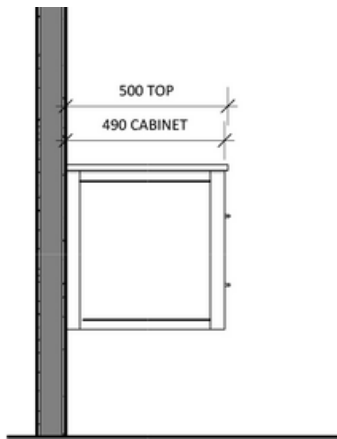

Byron

Byron 900 Single - 2024

Cabinet Size: 880mm (L) X 490mm (D) X 860mm (H)

Top Size: 900mm (L) X 500mm (D) X 20mm (H)

Type: Wall-Hung

Basin: Oval Under-mount Ceramic Basin

Please Note!

Our 2024 Collection varies from previous models. The New Collection has a shorter depth allowing it to be more versatile for clients!

vanitybydesign.com.au

[vanitybydesign_](https://www.instagram.com/vanitybydesign_)

TEL: 07 3376 6055

241 Monier Road
Darra, QLD, 4076

Byron

Byron 1500 Double - 2024

Cabinet Size: 1480mm (L) X 490mm (D) X 860mm (H)

Top Size: 1500mm (L) X 500mm (D) X 20mm (H)

Type: Wall-Hung

Basin: Oval Under-mount Ceramic Basin

Please Note!

Our 2024 Collection varies from previous models. The New Collection has a shorter depth allowing it to be more versatile for clients!