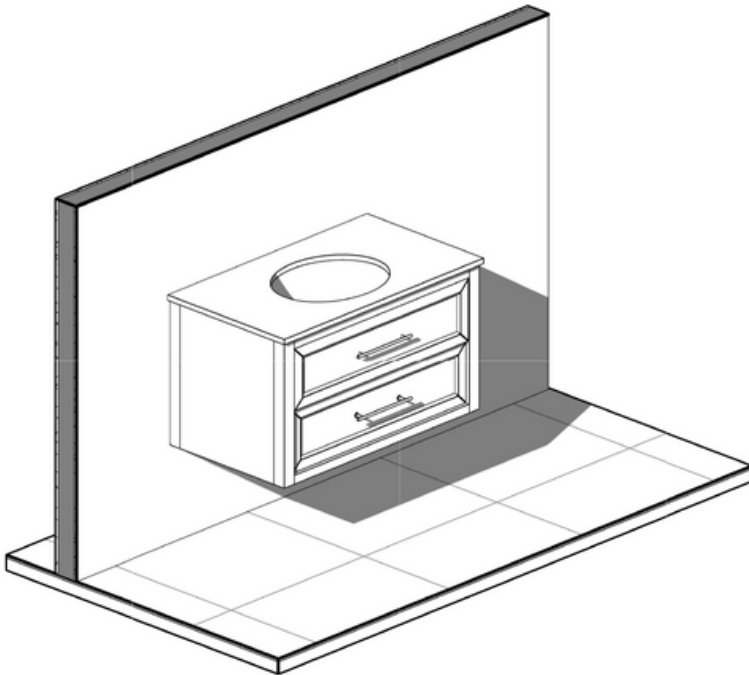

Byron 900 | Single Basin

900 Length x 500 Depth

Byron 1500 | Double Basin

1500 Length x 500 Depth

Please Note!

2024 Collection varies from previous models. The New Collection has a shorter depth allowing it to be more versatile for clients!

Byron

Byron 900 Single - 2024

Cabinet Size: 880mm (L) X 490mm (D) X 860mm (H)

Top Size: 900mm (L) X 500mm (D) X 20mm (H)

Type: Wall-Hung

Basin: Oval Under-mount Ceramic Basin

Please Note!

Our 2024 Collection varies from previous models. The New Collection has a shorter depth allowing it to be more versatile for clients!

Top Size: 1500mm (L) X 500mm (D) X 20mm (H)

Type: Wall-Hung

Basin: Oval Under-mount Ceramic Basin

Please Note!

Our 2024 Collection varies from previous models. The New Collection has a shorter depth allowing it to be more versatile for clients!