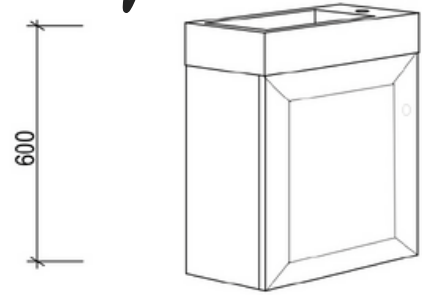

Rubie

Rubie 460

Overall Size: 460mm (L) X 255mm (D) X 600mm (H)

Type: Wall-Hung

*Only Suitable for Mixer Tap

Notes:

- Wastes and faucets are not included.
- Vanity unit must be installed by a qualified tradesmen - Failure to do so will void the warranty.
- Plumbing fixtures must be installed by a qualified plumber - Failure to do so will void the warranty.
- Warranty information: 5 years on cabinet & 12 months on top and basin(s).
- Caution boxes may be heavy and will require 2 people to lift.

vanitybydesign.com.au

[vanitybydesign_](https://www.instagram.com/vanitybydesign_)

TEL: 07 [3376 6055](tel:33766055)

241 Monier Road
Darra, QLD, 4076