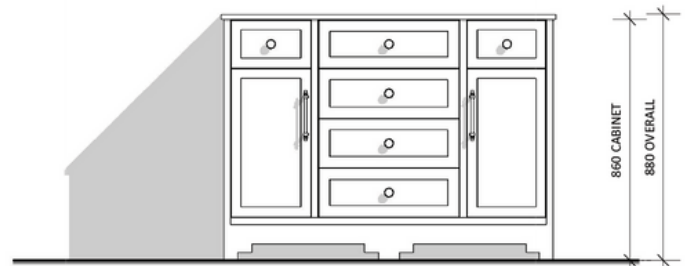

Chantel 1200 | Single Basin

1500 Length x 560 Depth x 880 Height

Chantel 1500 | Double Basin

1500 Length x 560 Depth x 880 Height

Please Note!

We have some 23' Chantel collection available for immediate pick-up. 23' Stock will have slight differences in overall dimensions!

Chantel

Chantel 1200 Single - 2024

Cabinet Size: 1180mm (L) X 550mm (D) X 860mm (H)

Top Size: 1200mm (L) X 560mm (D) X 20mm (H)

Type: Freestanding

Basin: Round Under-mount Ceramic Basin

Please Note!

We have some 23' Chantel collection available for immediate pick-up. 23' Stock will have slight differences in overall dimensions shown here. Stock: 1200(L) x 563(D)