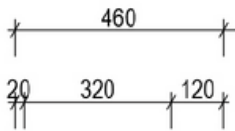

Notes:

- Wastes and faucets are not included.
- Vanity unit must be installed by a qualified tradesmen - Failure to do so will void the warranty.
- Plumbing fixtures must be installed by a qualified plumber - Failure to do so will void the warranty.
- Warranty information: 5 years on cabinet & 12 months on top and basin(s).
- Caution boxes may be heavy and will require 2 people to lift.

vanitybydesign.com.au

[vanitybydesign_](https://www.instagram.com/vanitybydesign_)

TEL: 07 [3376 6055](tel:33766055)

241 Monier Road
Darra, QLD, 4076