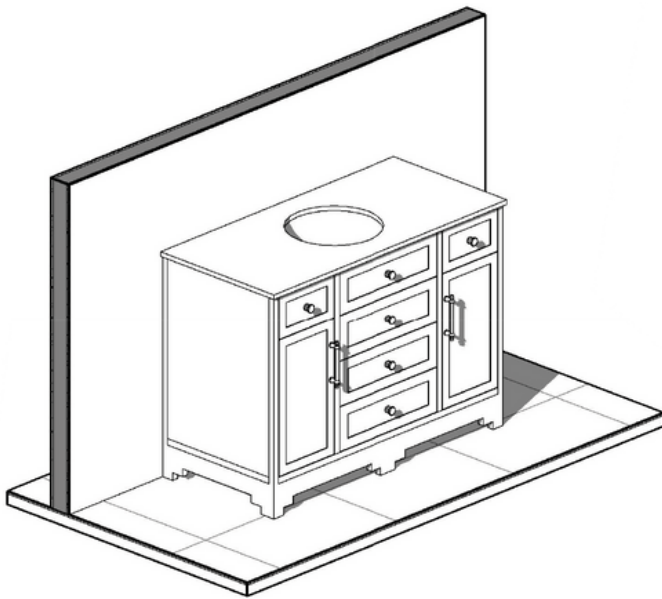

Chantel 1200 | Single Basin

1500 Length x 560 Depth x 880 Height

Chantel 1500 | Double Basin

1500 Length x 560 Depth x 880 Height

Please Note!

We have some 23' Chantel collection available for immediate pick-up. 23' Stock will have slight differences in overall dimensions!

Chantel

Chantel 1200 Single - 2024

Cabinet Size: 1180mm (L) X 550mm (D) X 860mm (H)

Top Size: 1200mm (L) X 560mm (D) X 20mm (H)

Type: Freestanding

Basin: Round Under-mount Ceramic Basin

Please Note!

We have some 23' Chantel collection available for immediate pick-up. 23' Stock will have slight differences in overall dimensions shown here. Stock: 1200(L) x 563(D)