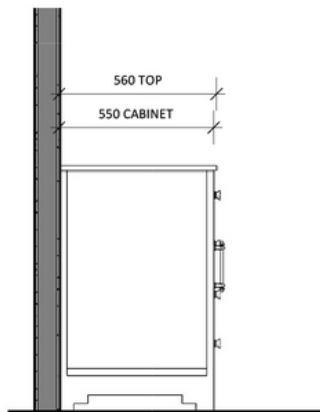

Chantel 1200 | Single Basin

1500 Length x 560 Depth x 880 Height

Chantel 1500 | Double Basin

1500 Length x 560 Depth x 880 Height

Please Note!

We have some 23' Chantel collection available for immediate pick-up. 23' Stock will have slight differences in overall dimensions!

Chantel

Chantel 1200 Single - 2024

Cabinet Size: 1180mm (L) X 550mm (D) X 860mm (H)

Top Size: 1200mm (L) X 560mm (D) X 20mm (H)

Type: Freestanding

Basin: Round Under-mount Ceramic Basin

Please Note!

We have some 23' Chantel collection available for immediate pick-up. 23' Stock will have slight differences in overall dimensions shown here. Stock: 1200(L) x 563(D)

vanitybydesign.com.au

[vanitybydesign_](https://www.instagram.com/vanitybydesign_)

TEL: 07 [3376 6055](tel:33766055)

241 Monier Road
Darra, QLD, 4076

Chantel

Chantel 1500 Double - 2024

Cabinet Size: 1480mm (L) X 550mm (D) X 860mm (H)

Top Size: 1500mm (L) X 560mm (D) X 20mm (H)

Type: Freestanding

Basin: Round Under-mount Ceramic Basin

Please Note!

We have some 23' Chantel collection available for immediate pick-up.

23' Stock will have slight differences in overall dimensions shown here.