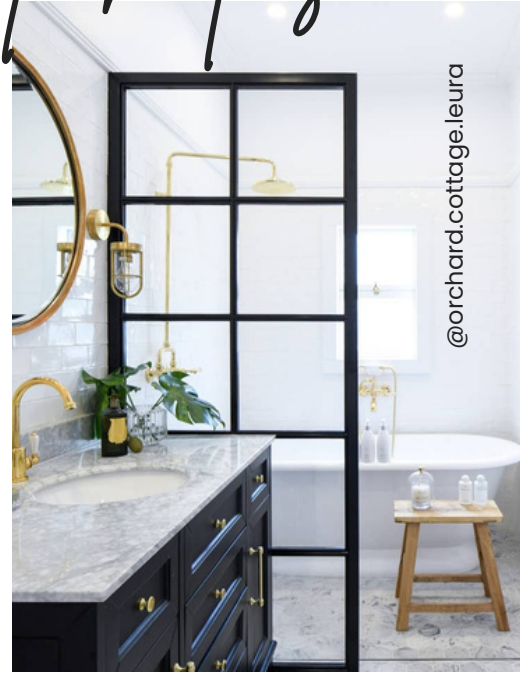

@orchard.cottage.leura