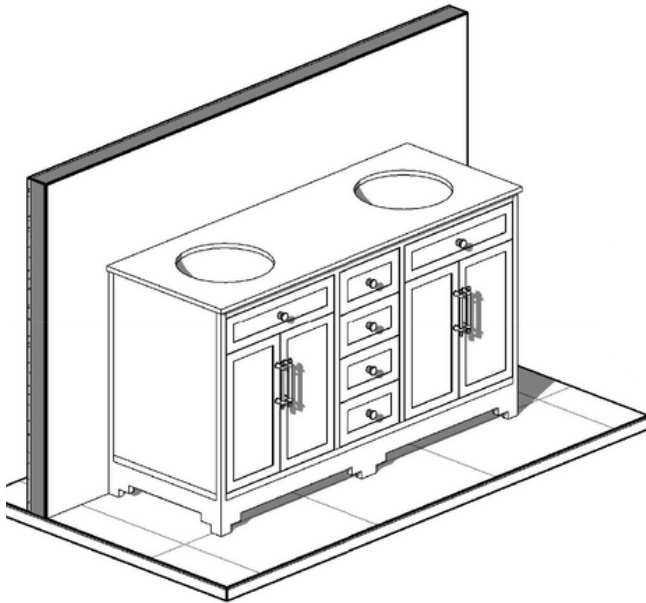

Chantel

Chantel 1500 Double - 2024

Cabinet Size: 1480mm (L) X 550mm (D) X 860mm (H)

Top Size: 1500mm (L) X 560mm (D) X 20mm (H)

Type: Freestanding

Basin: Round Under-mount Ceramic Basin

Please Note!

We have some 23' Chantel collection available for immediate pick-up.

23' Stock will have slight differences in overall dimensions shown here.

Stock: 1530(L) x 563(D)

Notes:

- Wastes and faucets are not included.
- Vanity unit must be installed by a qualified tradesmen - Failure to do so will void the warranty.
- Plumbing fixtures must be installed by a qualified plumber - Failure to do so will void the warranty.
- Warranty information: 5 years on cabinet & 12 months on top and basin(s).
- Caution boxes may be heavy and will require 2 people to lift.

vanitybydesign.com.au

[vanitybydesign_](https://www.instagram.com/vanitybydesign_)

TEL: 07 [3376 6055](tel:0733766055)

241 Monier Road
Darra, QLD, 4076