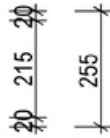

Notes:

- Wastes and faucets are not included.
- Vanity unit must be installed by a qualified tradesmen - Failure to do so will void the warranty.
- Plumbing fixtures must be installed by a qualified plumber - Failure to do so will void the warranty.
- Warranty information: 5 years on cabinet & 12 months on top and basin(s).
- Caution boxes may be heavy and will require 2 people to lift.

vanitybydesign.com.au

[vanitybydesign_](https://www.instagram.com/vanitybydesign_)

TEL: 07 [3376 6055](tel:33766055)

241 Monier Road
Darra, QLD, 4076