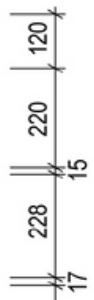

Notes:

- Wastes and faucets are not included.
- Vanity unit must be installed by a qualified tradesmen - Failure to do so will void the warranty.
- Plumbing fixtures must be installed by a qualified plumber - Failure to do so will void the warranty.
- Warranty information: 5 years on cabinet & 12 months on top and basin(s).
- Caution boxes may be heavy and will require 2 people to lift.

vanitybydesign.com.au

[vanitybydesign_](https://www.instagram.com/vanitybydesign_)

TEL: 07 [3376 6055](tel:33766055)

241 Monier Road
Darra, QLD, 4076