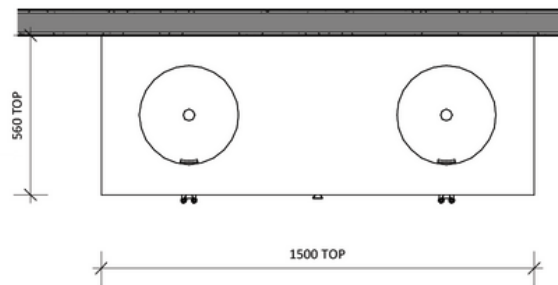

Chantel

Chantel 1500 Double - 2024

Cabinet Size: 1480mm (L) X 550mm (D) X 860mm (H)

Top Size: 1500mm (L) X 560mm (D) X 20mm (H)

Type: Freestanding

Basin: Round Under-mount Ceramic Basin

Please Note!

We have some 23' Chantel collection available for immediate pick-up.

23' Stock will have slight differences in overall dimensions shown here.

Stock: 1530(L) x 563(D)

Notes:

- Wastes and faucets are not included.
- Vanity unit must be installed by a qualified tradesmen - Failure to do so will void the warranty.
- Plumbing fixtures must be installed by a qualified plumber - Failure to do so will void the warranty.
- Warranty information: 5 years on cabinet & 12 months on top and basin(s).
- Caution boxes may be heavy and will require 2 people to lift.

vanitybydesign.com.au

[vanitybydesign_](https://www.instagram.com/vanitybydesign_)

TEL: 07 [3376 6055](tel:0733766055)

241 Monier Road
Darra, QLD, 4076