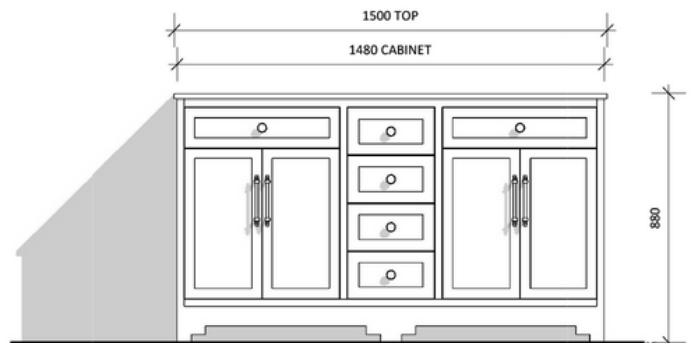

Chantel

Chantel 1500 Double - 2024

Cabinet Size: 1480mm (L) X 550mm (D) X 860mm (H)

Top Size: 1500mm (L) X 560mm (D) X 20mm (H)

Type: Freestanding

Basin: Round Under-mount Ceramic Basin

Please Note!

We have some 23' Chantel collection available for immediate pick-up.

23' Stock will have slight differences in overall dimensions shown here.

Stock: 1530(L) x 563(D)

Notes:

- Wastes and faucets are not included.
- Vanity unit must be installed by a qualified tradesmen - Failure to do so will void the warranty.
- Plumbing fixtures must be installed by a qualified plumber - Failure to do so will void the warranty.
- Warranty information: 5 years on cabinet & 12 months on top and basin(s).
- Caution boxes may be heavy and will require 2 people to lift.

vanitybydesign.com.au

[vanitybydesign_](https://www.instagram.com/vanitybydesign_)

TEL: 07 [3376 6055](tel:0733766055)

241 Monier Road
Darra, QLD, 4076