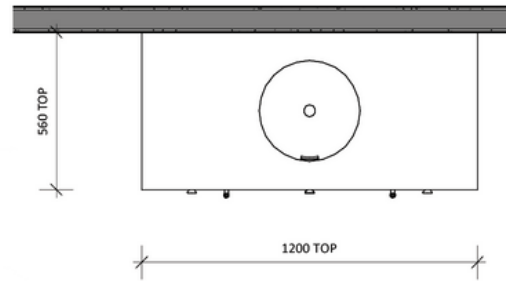

Chantel 1200 | Single Basin

1500 Length x 560 Depth x 880 Height

Chantel 1500 | Double Basin

1500 Length x 560 Depth x 880 Height

Please Note!

We have some 23' Chantel collection available for immediate pick-up. 23' Stock will have slight differences in overall dimensions!

Chantel

Chantel 1200 Single - 2024

Cabinet Size: 1180mm (L) X 550mm (D) X 860mm (H)

Top Size: 1200mm (L) X 560mm (D) X 20mm (H)

Type: Freestanding

Basin: Round Under-mount Ceramic Basin

Please Note!

We have some 23' Chantel collection available for immediate pick-up. 23' Stock will have slight differences in overall dimensions shown here. Stock: 1200(L) x 563(D)

vanitybydesign.com.au

[vanitybydesign_](https://www.instagram.com/vanitybydesign_)

TEL: 07 [3376 6055](tel:33766055)

241 Monier Road
Darra, QLD, 4076

Chantel

Chantel 1500 Double - 2024

Cabinet Size: 1480mm (L) X 550mm (D) X 860mm (H)

Top Size: 1500mm (L) X 560mm (D) X 20mm (H)

Type: Freestanding

Basin: Round Under-mount Ceramic Basin

Please Note!

We have some 23' Chantel collection available for immediate pick-up.

23' Stock will have slight differences in overall dimensions shown here.