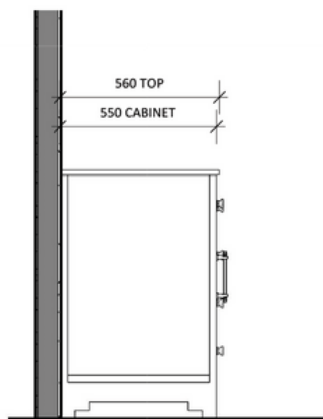

Chantel

Chantel 1500 Double - 2024

Cabinet Size: 1480mm (L) X 550mm (D) X 860mm (H)

Top Size: 1500mm (L) X 560mm (D) X 20mm (H)

Type: Freestanding

Basin: Round Under-mount Ceramic Basin

Please Note!

We have some 23' Chantel collection available for immediate pick-up.

23' Stock will have slight differences in overall dimensions shown here.

Stock: 1530(L) x 563(D)

Notes:

- Wastes and faucets are not included.
- Vanity unit must be installed by a qualified tradesmen - Failure to do so will void the warranty.
- Plumbing fixtures must be installed by a qualified plumber - Failure to do so will void the warranty.
- Warranty information: 5 years on cabinet & 12 months on top and basin(s).
- Caution boxes may be heavy and will require 2 people to lift.

vanitybydesign.com.au

[vanitybydesign_](https://www.instagram.com/vanitybydesign_)

TEL: 07 [3376 6055](tel:0733766055)

241 Monier Road
Darra, QLD, 4076