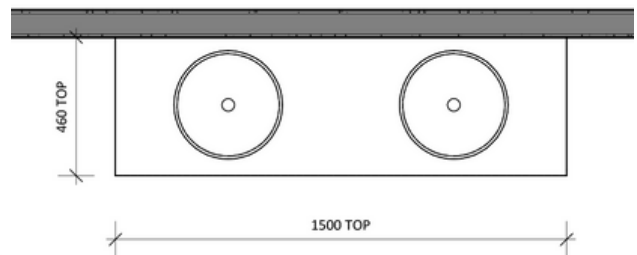

Mac

Mac 1500 Double - 2024

Cabinet Size: 1480mm (L) X 450mm (D)
Top Size: 1500mm (L) X 460mm (D) X 20mm (H)
Type: Wall Hung
Basin: Client to nominate

Please Note!

2024 Collection varies from previous models. The New Collection has a shorter depth allowing it to be more versatile for clients with smaller bathrooms!

'23 Model: 1520(L) x 570(D)

Notes:

- Wastes and faucets are not included.
- Vanity unit must be installed by a qualified tradesmen - Failure to do so will void the warranty.
- Plumbing fixtures must be installed by a qualified plumber - Failure to do so will void the warranty.
- Warranty information: 5 years on cabinet & 12 months on top and basin(s).
- Caution boxes may be heavy and will require 2 people to lift.