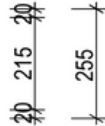

Mac

Mac 1500 Double - 2024

Cabinet Size: 1480mm (L) X 450mm (D)
 Top Size: 1500mm (L) X 460mm (D) X 20mm (H)
 Type: Wall Hung
 Basin: Client to nominate

Please Note!

2024 Collection varies from previous models. The New Collection has a shorter depth allowing it to be more versatile for clients with smaller bathrooms!

Chelsea

Chelsea 460

Overall Size: 460mm (L) X 255mm (D) X 600mm (H)

Type: Wall-Hung

*Only Suitable for Mixer Tap

Finish - Natural

Notes:

- Wastes and faucets are not included.
- Vanity unit must be installed by a qualified tradesmen - Failure to do so will void the warranty.
- Plumbing fixtures must be installed by a qualified plumber - Failure to do so will void the warranty.
- Warranty information: 5 years on cabinet & 12 months on top and basin(s).
- Caution boxes may be heavy and will require 2 people to lift.