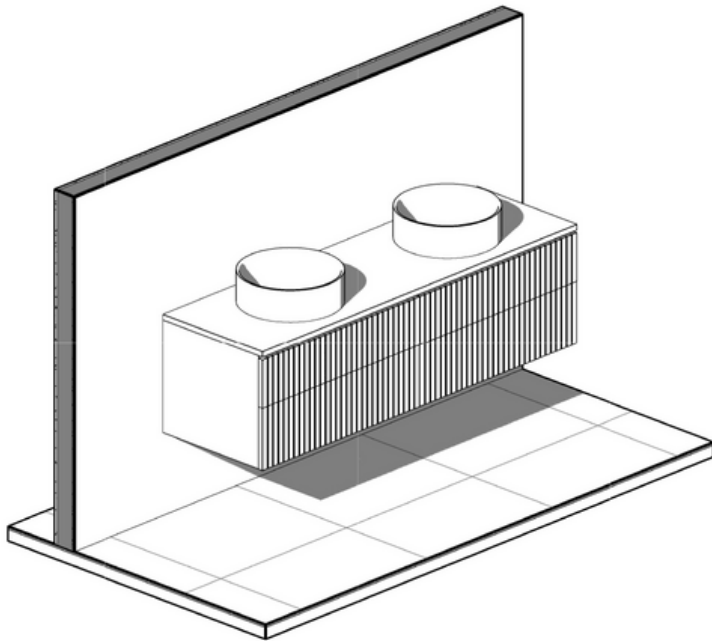

Mac

Mac 1500 Double - 2024

Cabinet Size: 1480mm (L) X 450mm (D)
Top Size: 1500mm (L) X 460mm (D) X 20mm (H)
Type: Wall Hung
Basin: Client to nominate

Please Note!

2024 Collection varies from previous models. The New Collection has a shorter depth allowing it to be more versatile for clients with smaller bathrooms!

'23 Model: 1520(L) x 570(D)

Notes:

- Wastes and faucets are not included.
- Vanity unit must be installed by a qualified tradesmen - Failure to do so will void the warranty.
- Plumbing fixtures must be installed by a qualified plumber - Failure to do so will void the warranty.
- Warranty information: 5 years on cabinet & 12 months on top and basin(s).
- Caution boxes may be heavy and will require 2 people to lift.