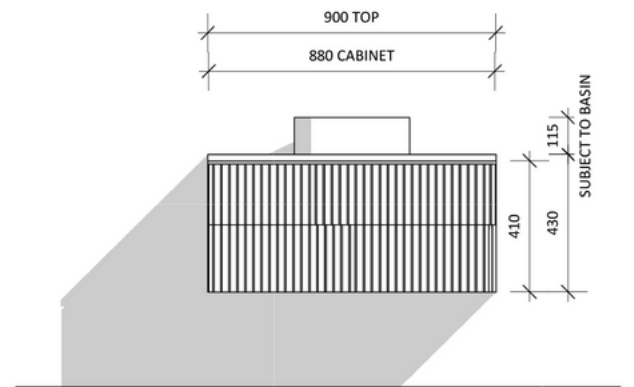

Mac

Mac 900 Single - 2024

Cabinet Size: 880mm (L) X 450mm (D)
Top Size: 900mm (L) X 460mm (D) X 20mm (H)
Type: Wall Hung
Basin: Client to nominate

Please Note!

2024 Collection varies from previous models. The New Collection has a shorter depth allowing it to be more versatile for clients with smaller bathrooms!

'23 Model: 950(L) x 570(D)

Notes:

- Wastes and faucets are not included.
- Vanity unit must be installed by a qualified tradesmen - Failure to do so will void the warranty.
- Plumbing fixtures must be installed by a qualified plumber - Failure to do so will void the warranty.
- Warranty information: 5 years on cabinet & 12 months on top and basin(s).
- Caution boxes may be heavy and will require 2 people to lift.