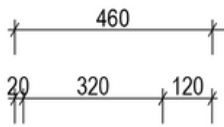

Mac

Mac 1500 Double - 2024

Cabinet Size: 1480mm (L) X 450mm (D)
 Top Size: 1500mm (L) X 460mm (D) X 20mm (H)
 Type: Wall Hung
 Basin: Client to nominate

Please Note!

2024 Collection varies from previous models. The New Collection has a shorter depth allowing it to be more versatile for clients with smaller bathrooms!

Chelsea

Chelsea 460

Overall Size: 460mm (L) X 255mm (D) X 600mm (H)

Type: Wall-Hung

*Only Suitable for Mixer Tap

Finish - Natural

Notes:

- Wastes and faucets are not included.
- Vanity unit must be installed by a qualified tradesmen - Failure to do so will void the warranty.
- Plumbing fixtures must be installed by a qualified plumber - Failure to do so will void the warranty.
- Warranty information: 5 years on cabinet & 12 months on top and basin(s).
- Caution boxes may be heavy and will require 2 people to lift.