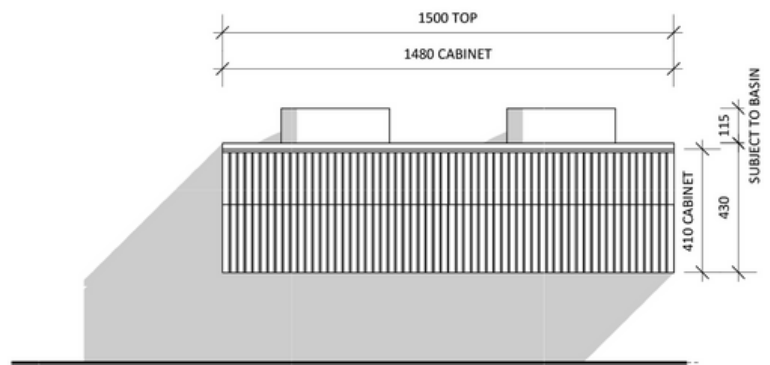

Mac

Mac 1500 Double - 2024

Cabinet Size: 1480mm (L) X 450mm (D)
Top Size: 1500mm (L) X 460mm (D) X 20mm (H)
Type: Wall Hung
Basin: Client to nominate

Please Note!

2024 Collection varies from previous models. The New Collection has a shorter depth allowing it to be more versatile for clients with smaller bathrooms!

'23 Model: 1520(L) x 570(D)

Notes:

- Wastes and faucets are not included.
- Vanity unit must be installed by a qualified tradesmen - Failure to do so will void the warranty.
- Plumbing fixtures must be installed by a qualified plumber - Failure to do so will void the warranty.
- Warranty information: 5 years on cabinet & 12 months on top and basin(s).
- Caution boxes may be heavy and will require 2 people to lift.