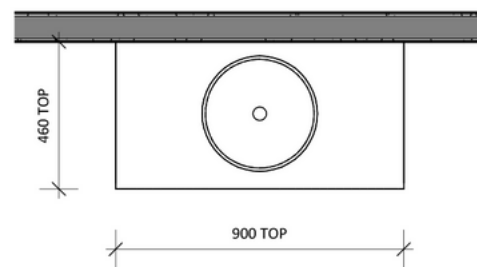

Mac

Mac 900 Single - 2024

Cabinet Size: 880mm (L) X 450mm (D)
Top Size: 900mm (L) X 460mm (D) X 20mm (H)
Type: Wall Hung
Basin: Client to nominate

Please Note!

2024 Collection varies from previous models. The New Collection has a shorter depth allowing it to be more versatile for clients with smaller bathrooms!

'23 Model: 950(L) x 570(D)

Notes:

- Wastes and faucets are not included.
- Vanity unit must be installed by a qualified tradesmen - Failure to do so will void the warranty.
- Plumbing fixtures must be installed by a qualified plumber - Failure to do so will void the warranty.
- Warranty information: 5 years on cabinet & 12 months on top and basin(s).
- Caution boxes may be heavy and will require 2 people to lift.