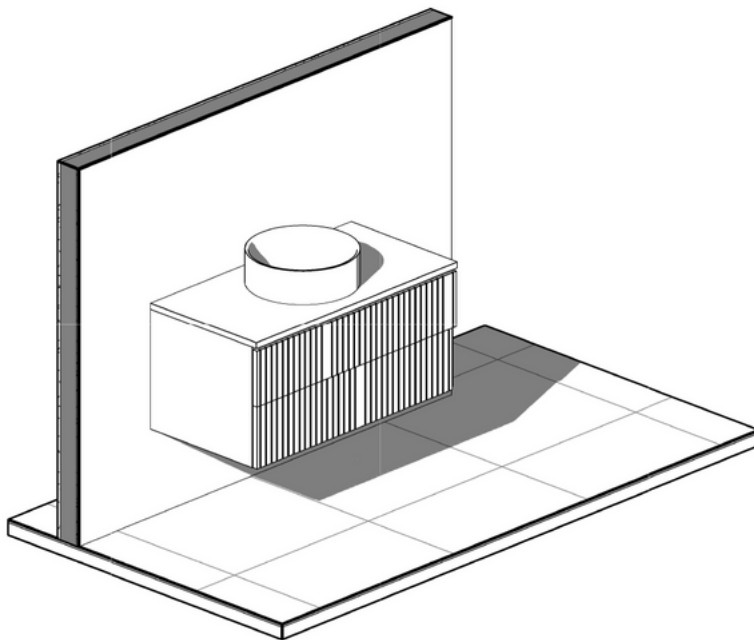

Mac

Mac 900 Single - 2024

Cabinet Size: 880mm (L) X 450mm (D)
Top Size: 900mm (L) X 460mm (D) X 20mm (H)
Type: Wall Hung
Basin: Client to nominate

Please Note!

2024 Collection varies from previous models. The New Collection has a shorter depth allowing it to be more versatile for clients with smaller bathrooms!

'23 Model: 950(L) x 570(D)

Notes:

- Wastes and faucets are not included.
- Vanity unit must be installed by a qualified tradesmen - Failure to do so will void the warranty.
- Plumbing fixtures must be installed by a qualified plumber - Failure to do so will void the warranty.
- Warranty information: 5 years on cabinet & 12 months on top and basin(s).
- Caution boxes may be heavy and will require 2 people to lift.