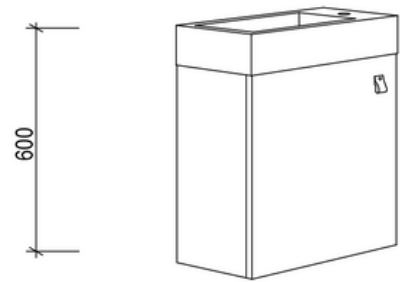

Mac

Mac 900 Single - 2024

Cabinet Size: 880mm (L) X 450mm (D)
Top Size: 900mm (L) X 460mm (D) X 20mm (H)
Type: Wall Hung
Basin: Client to nominate

Please Note!

2024 Collection varies from previous models. The New Collection has a shorter depth allowing it to be more versatile for clients with smaller bathrooms!

Mac

Mac 1500 Double - 2024

Cabinet Size: 1480mm (L) X 450mm (D)
 Top Size: 1500mm (L) X 460mm (D) X 20mm (H)
 Type: Wall Hung
 Basin: Client to nominate

Please Note!

2024 Collection varies from previous models. The New Collection has a shorter depth allowing it to be more versatile for clients with smaller bathrooms!

Chelsea

Chelsea 460

Overall Size: 460mm (L) X 255mm (D) X 600mm (H)

Type: Wall-Hung

*Only Suitable for Mixer Tap

Finish - Natural

Notes:

- Wastes and faucets are not included.
- Vanity unit must be installed by a qualified tradesmen - Failure to do so will void the warranty.
- Plumbing fixtures must be installed by a qualified plumber - Failure to do so will void the warranty.
- Warranty information: 5 years on cabinet & 12 months on top and basin(s).
- Caution boxes may be heavy and will require 2 people to lift.