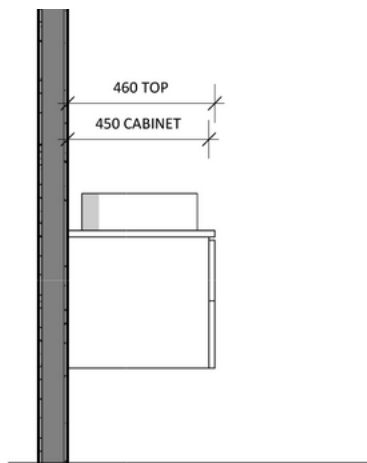

Mac

Mac 900 Single - 2024

Cabinet Size: 880mm (L) X 450mm (D)
Top Size: 900mm (L) X 460mm (D) X 20mm (H)
Type: Wall Hung
Basin: Client to nominate

Please Note!

2024 Collection varies from previous models. The New Collection has a shorter depth allowing it to be more versatile for clients with smaller bathrooms!

'23 Model: 950(L) x 570(D)

Notes:

- Wastes and faucets are not included.
- Vanity unit must be installed by a qualified tradesmen - Failure to do so will void the warranty.
- Plumbing fixtures must be installed by a qualified plumber - Failure to do so will void the warranty.
- Warranty information: 5 years on cabinet & 12 months on top and basin(s).
- Caution boxes may be heavy and will require 2 people to lift.