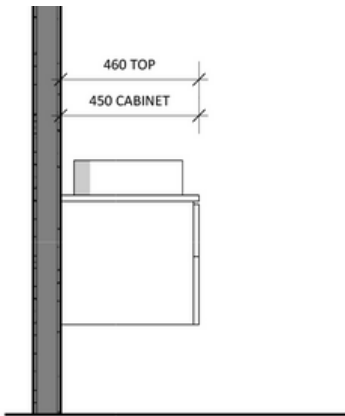

Mac

Mac 1500 Double - 2024

Cabinet Size: 1480mm (L) X 450mm (D)
Top Size: 1500mm (L) X 460mm (D) X 20mm (H)
Type: Wall Hung
Basin: Client to nominate

Please Note!

2024 Collection varies from previous models. The New Collection has a shorter depth allowing it to be more versatile for clients with smaller bathrooms!

'23 Model: 1520(L) x 570(D)

Notes:

- Wastes and faucets are not included.
- Vanity unit must be installed by a qualified tradesmen - Failure to do so will void the warranty.
- Plumbing fixtures must be installed by a qualified plumber - Failure to do so will void the warranty.
- Warranty information: 5 years on cabinet & 12 months on top and basin(s).
- Caution boxes may be heavy and will require 2 people to lift.