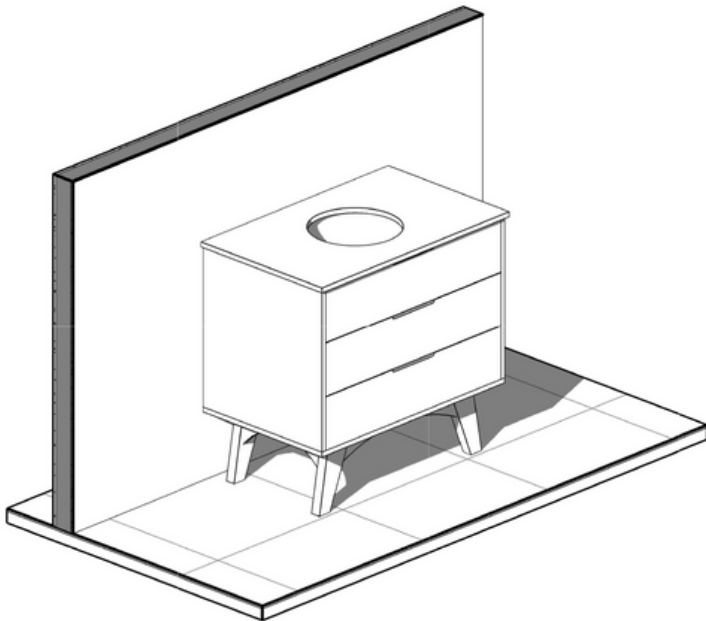

McQueen

McQueen 900 Single - 2024

Cabinet Size: 880mm (L) X 550mm (D)
Top Size: 900mm (L) X 560mm (D) X 20mm (H)
Type: Wall Hung
Basin: Client to nominate

Please Note!

2024 Collection varies from previous models. The New Collection has a standard depth!

'23 Model: 900(L) x 563(D)

Notes:

- Wastes and faucets are not included.
- Vanity unit must be installed by a qualified tradesmen - Failure to do so will void the warranty.
- Plumbing fixtures must be installed by a qualified plumber - Failure to do so will void the warranty.
- Warranty information: 5 years on cabinet & 12 months on top and basin(s).
- Caution boxes may be heavy and will require 2 people to lift.

vanitybydesign.com.au

[vanitybydesign_](https://www.instagram.com/vanitybydesign_)

TEL: 07 3376 6055

241 Monier Road
Darra, QLD, 4076