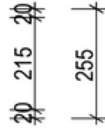

Chelsea

Chelsea 460

Overall Size: 460mm (L) X 255mm (D) X 600mm (H)

Type: Wall-Hung

*Only Suitable for Mixer Tap

Finish - Natural

Notes:

- Wastes and faucets are not included.
- Vanity unit must be installed by a qualified tradesmen - Failure to do so will void the warranty.
- Plumbing fixtures must be installed by a qualified plumber - Failure to do so will void the warranty.
- Warranty information: 5 years on cabinet & 12 months on top and basin(s).
- Caution boxes may be heavy and will require 2 people to lift.

vanitybydesign.com.au

[vanitybydesign_](https://www.instagram.com/vanitybydesign_)

TEL: 07 [3376 6055](tel:33766055)

241 Monier Road
Darra, QLD, 4076