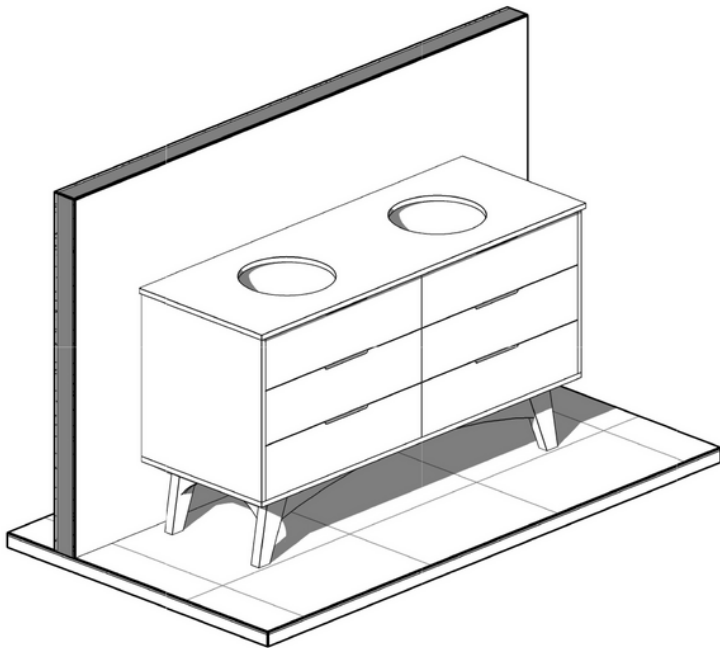

McQueen

McQueen 1500 Double - 2024

Cabinet Size: 1480mm (L) X 550mm (D)
Top Size: 1500mm (L) X 560mm (D) X 20mm (H)
Type: Wall Hung
Basin: Client to nominate

Please Note!

2024 Collection varies from previous models. The New Collection has a standard depth!

'23 Model: 1530(L) x 563(D)

Notes:

- Wastes and faucets are not included.
- Vanity unit must be installed by a qualified tradesmen - Failure to do so will void the warranty.
- Plumbing fixtures must be installed by a qualified plumber - Failure to do so will void the warranty.
- Warranty information: 5 years on cabinet & 12 months on top and basin(s).
- Caution boxes may be heavy and will require 2 people to lift.

vanitybydesign.com.au

[vanitybydesign_](https://www.instagram.com/vanitybydesign_)

TEL: 07 [3376 6055](tel:0733766055)

241 Monier Road
Darra, QLD, 4076