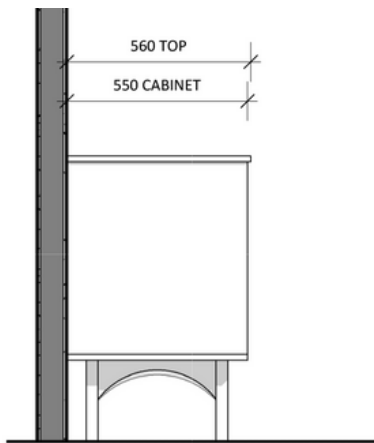

McQueen

McQueen 900 Single - 2024

Cabinet Size: 880mm (L) X 550mm (D)
Top Size: 900mm (L) X 560mm (D) X 20mm (H)
Type: Wall Hung
Basin: Client to nominate

Please Note!

2024 Collection varies from previous models. The New Collection has a standard depth!

vanitybydesign.com.au

[vanitybydesign_](https://www.instagram.com/vanitybydesign_)

TEL: 07 3376 6055

241 Monier Road
Darra, QLD, 4076

McQueen

McQueen 1500 Double - 2024

Cabinet Size: 1480mm (L) X 550mm (D)
Top Size: 1500mm (L) X 560mm (D) X 20mm (H)
Type: Wall Hung
Basin: Client to nominate

Please Note!

2024 Collection varies from previous models. The New Collection has a standard depth!

'23 Model: 1530(L) x 563(D)

Notes:

- Wastes and faucets are not included.
- Vanity unit must be installed by a qualified tradesmen - Failure to do so will void the warranty.
- Plumbing fixtures must be installed by a qualified plumber - Failure to do so will void the warranty.
- Warranty information: 5 years on cabinet & 12 months on top and basin(s).
- Caution boxes may be heavy and will require 2 people to lift.

vanitybydesign.com.au

[vanitybydesign_](https://www.instagram.com/vanitybydesign_)

TEL: 07 [3376 6055](tel:0733766055)

241 Monier Road
Darra, QLD, 4076

Chelsea

Chelsea 460

Overall Size: 460mm (L) X 255mm (D) X 600mm (H)