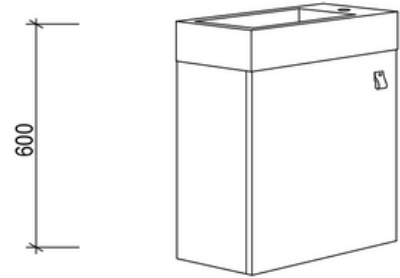

Chelsea

Chelsea 460

Overall Size: 460mm (L) X 255mm (D) X 600mm (H)

Type: Wall-Hung

*Only Suitable for Mixer Tap

Finish - Natural

Notes:

- Wastes and faucets are not included.
- Vanity unit must be installed by a qualified tradesmen - Failure to do so will void the warranty.
- Plumbing fixtures must be installed by a qualified plumber - Failure to do so will void the warranty.
- Warranty information: 5 years on cabinet & 12 months on top and basin(s).
- Caution boxes may be heavy and will require 2 people to lift.

vanitybydesign.com.au

[vanitybydesign_](https://www.instagram.com/vanitybydesign_)

TEL: 07 [3376 6055](tel:33766055)

241 Monier Road
Darra, QLD, 4076