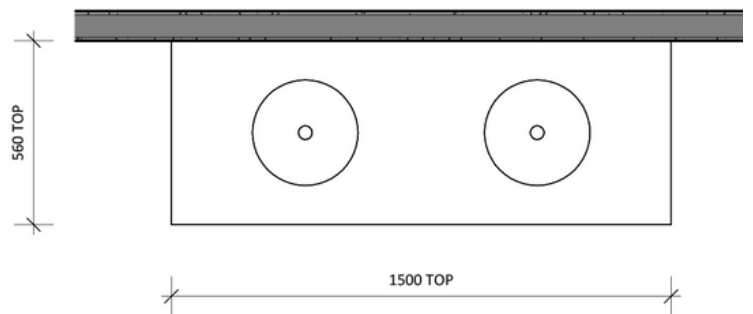

McQueen

McQueen 1500 Double - 2024

Cabinet Size: 1480mm (L) X 550mm (D)
Top Size: 1500mm (L) X 560mm (D) X 20mm (H)
Type: Wall Hung
Basin: Client to nominate

Please Note!

2024 Collection varies from previous models. The New Collection has a standard depth!

'23 Model: 1530(L) x 563(D)

Notes:

- Wastes and faucets are not included.
- Vanity unit must be installed by a qualified tradesmen - Failure to do so will void the warranty.
- Plumbing fixtures must be installed by a qualified plumber - Failure to do so will void the warranty.
- Warranty information: 5 years on cabinet & 12 months on top and basin(s).
- Caution boxes may be heavy and will require 2 people to lift.

vanitybydesign.com.au

[vanitybydesign_](https://www.instagram.com/vanitybydesign_)

TEL: 07 [3376 6055](tel:0733766055)

241 Monier Road
Darra, QLD, 4076