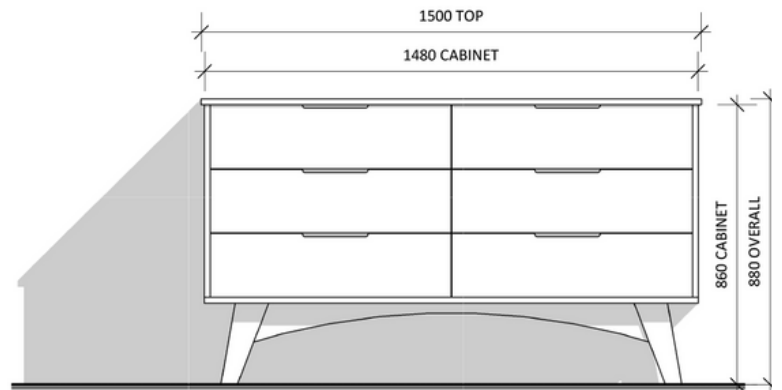

McQueen

McQueen 1500 Double - 2024

Cabinet Size: 1480mm (L) X 550mm (D)
Top Size: 1500mm (L) X 560mm (D) X 20mm (H)
Type: Wall Hung
Basin: Client to nominate

Please Note!

2024 Collection varies from previous models. The New Collection has a standard depth!

'23 Model: 1530(L) x 563(D)

Notes:

- Wastes and faucets are not included.
- Vanity unit must be installed by a qualified tradesmen - Failure to do so will void the warranty.
- Plumbing fixtures must be installed by a qualified plumber - Failure to do so will void the warranty.
- Warranty information: 5 years on cabinet & 12 months on top and basin(s).
- Caution boxes may be heavy and will require 2 people to lift.

vanitybydesign.com.au

[vanitybydesign_](https://www.instagram.com/vanitybydesign_)

TEL: 07 [3376 6055](tel:0733766055)

241 Monier Road
Darra, QLD, 4076