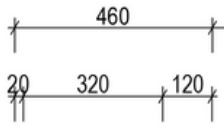

Notes:

- Wastes and faucets are not included.
- Vanity unit must be installed by a qualified tradesmen - Failure to do so will void the warranty.
- Plumbing fixtures must be installed by a qualified plumber - Failure to do so will void the warranty.
- Warranty information: 5 years on cabinet & 12 months on top and basin(s).
- Caution boxes may be heavy and will require 2 people to lift.

vanitybydesign.com.au

[vanitybydesign_](https://www.instagram.com/vanitybydesign_)

TEL: 07 [3376 6055](tel:33766055)

241 Monier Road
Darra, QLD, 4076