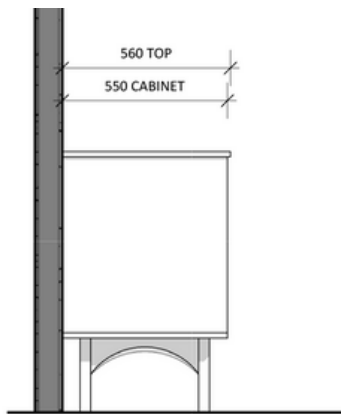

McQueen

McQueen 900 Single - 2024

Cabinet Size: 880mm (L) X 550mm (D)
Top Size: 900mm (L) X 560mm (D) X 20mm (H)
Type: Wall Hung
Basin: Client to nominate

Please Note!

2024 Collection varies from previous models. The New Collection has a standard depth!

'23 Model: 900(L) x 563(D)

Notes:

- Wastes and faucets are not included.
- Vanity unit must be installed by a qualified tradesmen - Failure to do so will void the warranty.
- Plumbing fixtures must be installed by a qualified plumber - Failure to do so will void the warranty.
- Warranty information: 5 years on cabinet & 12 months on top and basin(s).
- Caution boxes may be heavy and will require 2 people to lift.

vanitybydesign.com.au

[vanitybydesign_](https://www.instagram.com/vanitybydesign_)

TEL: 07 3376 6055

241 Monier Road
Darra, QLD, 4076