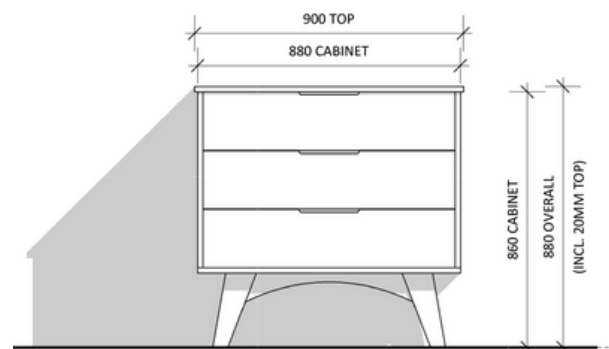

McQueen

McQueen 900 Single - 2024

Cabinet Size: 880mm (L) X 550mm (D)
Top Size: 900mm (L) X 560mm (D) X 20mm (H)
Type: Wall Hung
Basin: Client to nominate

Please Note!

2024 Collection varies from previous models. The New Collection has a standard depth!

'23 Model: 900(L) x 563(D)

Notes:

- Wastes and faucets are not included.
- Vanity unit must be installed by a qualified tradesmen - Failure to do so will void the warranty.
- Plumbing fixtures must be installed by a qualified plumber - Failure to do so will void the warranty.
- Warranty information: 5 years on cabinet & 12 months on top and basin(s).
- Caution boxes may be heavy and will require 2 people to lift.

vanitybydesign.com.au

[vanitybydesign_](https://www.instagram.com/vanitybydesign_)

TEL: 07 3376 6055

241 Monier Road
Darra, QLD, 4076