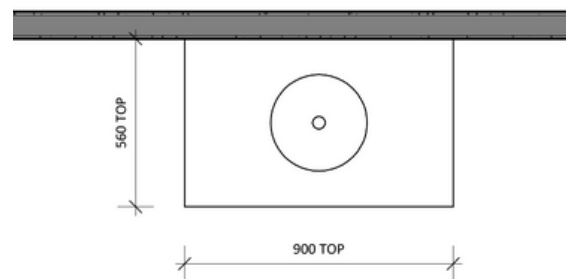

McQueen

McQueen 900 Single - 2024

Cabinet Size: 880mm (L) X 550mm (D)
Top Size: 900mm (L) X 560mm (D) X 20mm (H)
Type: Wall Hung
Basin: Client to nominate

Please Note!

2024 Collection varies from previous models. The New Collection has a standard depth!

'23 Model: 900(L) x 563(D)

Notes:

- Wastes and faucets are not included.
- Vanity unit must be installed by a qualified tradesmen - Failure to do so will void the warranty.
- Plumbing fixtures must be installed by a qualified plumber - Failure to do so will void the warranty.
- Warranty information: 5 years on cabinet & 12 months on top and basin(s).
- Caution boxes may be heavy and will require 2 people to lift.

vanitybydesign.com.au

[vanitybydesign_](https://www.instagram.com/vanitybydesign_)

TEL: 07 3376 6055

241 Monier Road
Darra, QLD, 4076