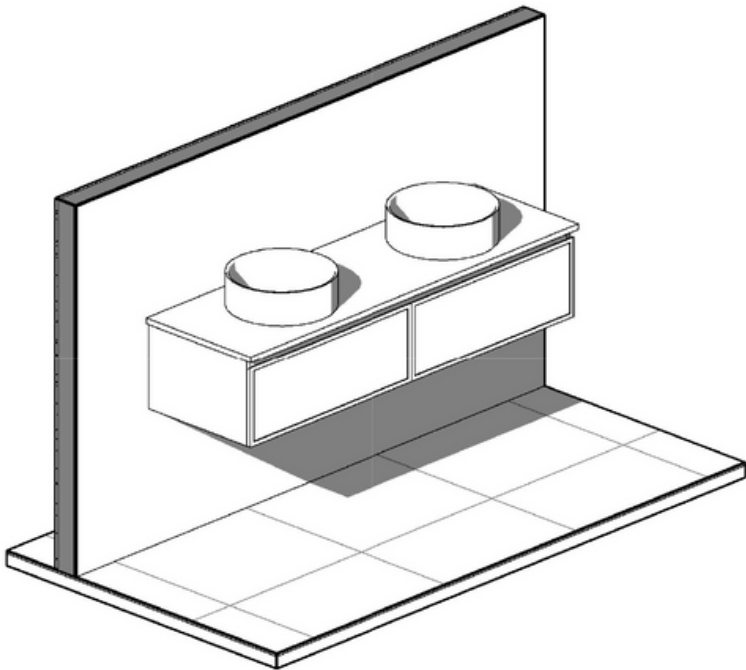

Victoria

Victoria 1500 Double - 2024

Cabinet Size: 1480mm (L) X 450mm (D)
Top Size: 1500mm (L) X 460mm (D) X 20mm (H)
Type: Wall Hung
Basin: Client to nominate

Please Note!

2024 Collection varies from previous models. The New Collection has a shorter depth allowing it to be more versatile for clients with smaller bathrooms!

'23 Model: 1520(L) x 570(D)

Notes:

- Wastes and faucets are not included.
- Vanity unit must be installed by a qualified tradesmen - Failure to do so will void the warranty.
- Plumbing fixtures must be installed by a qualified plumber - Failure to do so will void the warranty.
- Warranty information: 5 years on cabinet & 12 months on top and basin(s).
- Caution boxes may be heavy and will require 2 people to lift.

vanitybydesign.com.au

[vanitybydesign_](https://www.instagram.com/vanitybydesign_)

TEL: 07 [3376 6055](tel:33766055)

241 Monier Road
Darra, QLD, 4076