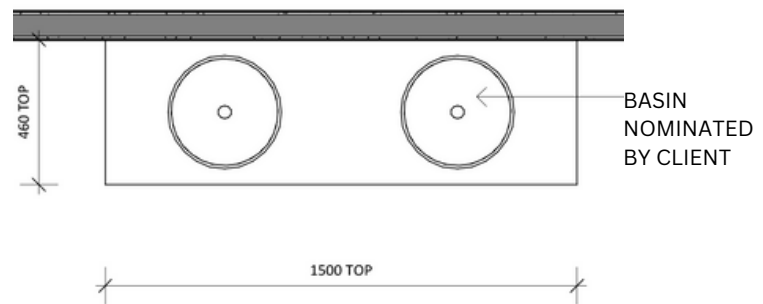

@ryderbuilt_

Victoria

Victoria 900 Single - 2024

Cabinet Size: 880mm (L) X 450mm (D)
Top Size: 900mm (L) X 460mm (D) X 20mm (H)
Type: Wall Hung
Basin: Client to nominate

Please Note!

2024 Collection varies from previous models. The New Collection has a shorter depth allowing it to be more versatile for clients with smaller bathrooms!

vanitybydesign.com.au

[vanitybydesign_](https://www.instagram.com/vanitybydesign_)

TEL: 07 3376 6055

241 Monier Road
Darra, QLD, 4076

Victoria

Victoria 1500 Double - 2024

Cabinet Size: 1480mm (L) X 450mm (D)
 Top Size: 1500mm (L) X 460mm (D) X 20mm (H)
 Type: Wall Hung
 Basin: Client to nominate

Please Note!

2024 Collection varies from previous models. The New Collection has a shorter depth allowing it to be more versatile for clients with smaller bathrooms!

'23 Model: 1520(L) x 570(D)

Notes:

- Wastes and faucets are not included.
- Vanity unit must be installed by a qualified tradesmen - Failure to do so will void the warranty.
- Plumbing fixtures must be installed by a qualified plumber - Failure to do so will void the warranty.
- Warranty information: 5 years on cabinet & 12 months on top and basin(s).
- Caution boxes may be heavy and will require 2 people to lift.

vanitybydesign.com.au

[vanitybydesign_](https://www.instagram.com/vanitybydesign_)

TEL: 07 [3376 6055](tel:33766055)

241 Monier Road
 Darra, QLD, 4076

Chelsea

Chelsea 460

Overall Size: 460mm (L) X 255mm (D) X 600mm (H)