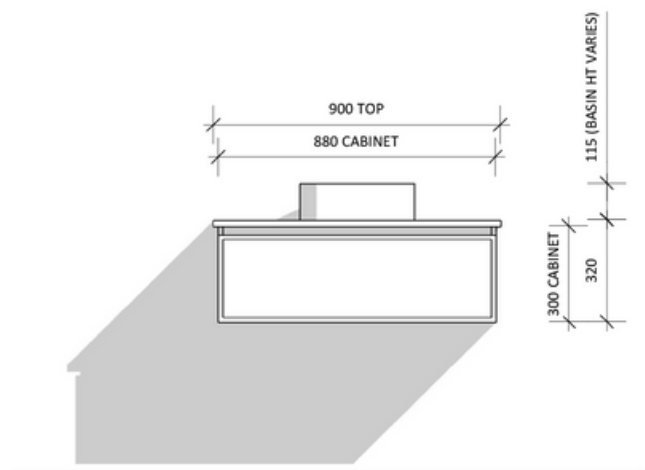

Victoria

Victoria 900 Single - 2024

Cabinet Size: 880mm (L) X 450mm (D)
Top Size: 900mm (L) X 460mm (D) X 20mm (H)
Type: Wall Hung
Basin: Client to nominate

Please Note!

2024 Collection varies from previous models. The New Collection has a shorter depth allowing it to be more versatile for clients with smaller bathrooms!

'23 Model: 920(L) x 570 (D)

Notes:

- Wastes and faucets are not included.
- Vanity unit must be installed by a qualified tradesmen - Failure to do so will void the warranty.
- Plumbing fixtures must be installed by a qualified plumber - Failure to do so will void the warranty.
- Warranty information: 5 years on cabinet & 12 months on top and basin(s).
- Caution boxes may be heavy and will require 2 people to lift.

vanitybydesign.com.au

[vanitybydesign_](https://www.instagram.com/vanitybydesign_)

TEL: 07 3376 6055

241 Monier Road
Darra, QLD, 4076