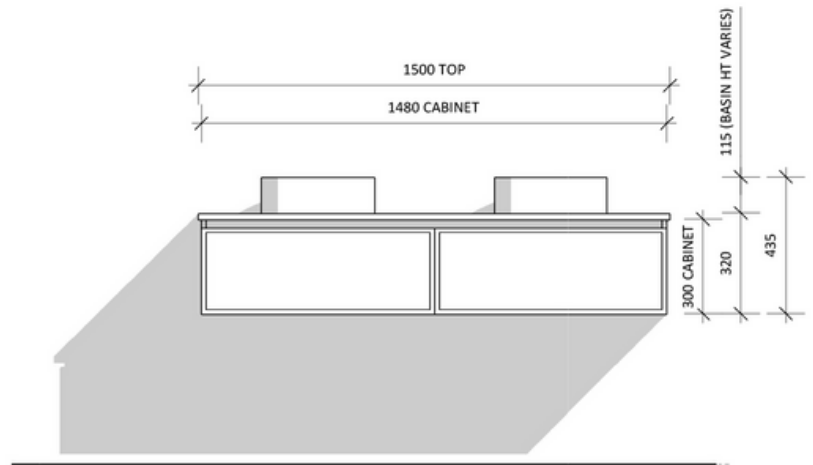

Victoria

Victoria 1500 Double - 2024

Cabinet Size: 1480mm (L) X 450mm (D)
Top Size: 1500mm (L) X 460mm (D) X 20mm (H)
Type: Wall Hung
Basin: Client to nominate

Please Note!

2024 Collection varies from previous models. The New Collection has a shorter depth allowing it to be more versatile for clients with smaller bathrooms!

'23 Model: 1520(L) x 570(D)

Notes:

- Wastes and faucets are not included.
- Vanity unit must be installed by a qualified tradesmen - Failure to do so will void the warranty.
- Plumbing fixtures must be installed by a qualified plumber - Failure to do so will void the warranty.
- Warranty information: 5 years on cabinet & 12 months on top and basin(s).
- Caution boxes may be heavy and will require 2 people to lift.

vanitybydesign.com.au

[vanitybydesign_](https://www.instagram.com/vanitybydesign_)

TEL: 07 [3376 6055](tel:33766055)

241 Monier Road
Darra, QLD, 4076