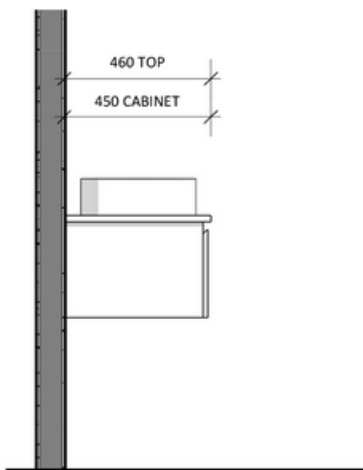

Victoria

Victoria 900 Single - 2024

Cabinet Size: 880mm (L) X 450mm (D)
Top Size: 900mm (L) X 460mm (D) X 20mm (H)
Type: Wall Hung
Basin: Client to nominate

Please Note!

2024 Collection varies from previous models. The New Collection has a shorter depth allowing it to be more versatile for clients with smaller bathrooms!

'23 Model: 920(L) x 570 (D)

Notes:

- Wastes and faucets are not included.
- Vanity unit must be installed by a qualified tradesmen - Failure to do so will void the warranty.
- Plumbing fixtures must be installed by a qualified plumber - Failure to do so will void the warranty.
- Warranty information: 5 years on cabinet & 12 months on top and basin(s).
- Caution boxes may be heavy and will require 2 people to lift.

vanitybydesign.com.au

[vanitybydesign_](https://www.instagram.com/vanitybydesign_)

TEL: 07 3376 6055

241 Monier Road
Darra, QLD, 4076