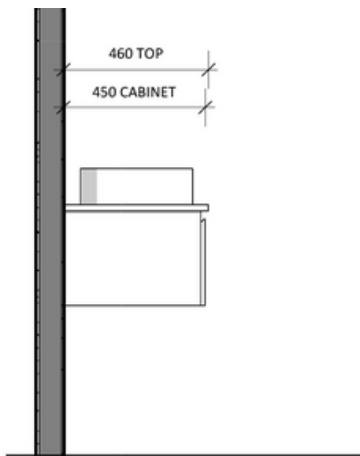

@ryderbuilt_

Victoria

Victoria 900 Single - 2024

Cabinet Size: 880mm (L) X 450mm (D)
Top Size: 900mm (L) X 460mm (D) X 20mm (H)
Type: Wall Hung
Basin: Client to nominate

Please Note!

2024 Collection varies from previous models. The New Collection has a shorter depth allowing it to be more versatile for clients with smaller bathrooms!

vanitybydesign.com.au

[vanitybydesign_](https://www.instagram.com/vanitybydesign_)

TEL: 07 3376 6055

241 Monier Road
Darra, QLD, 4076

Victoria

Victoria 1500 Double - 2024

Cabinet Size: 1480mm (L) X 450mm (D)
 Top Size: 1500mm (L) X 460mm (D) X 20mm (H)
 Type: Wall Hung
 Basin: Client to nominate

Please Note!

2024 Collection varies from previous models. The New Collection has a shorter depth allowing it to be more versatile for clients with smaller bathrooms!

'23 Model: 1520(L) x 570(D)

Notes:

- Wastes and faucets are not included.
- Vanity unit must be installed by a qualified tradesmen - Failure to do so will void the warranty.
- Plumbing fixtures must be installed by a qualified plumber - Failure to do so will void the warranty.
- Warranty information: 5 years on cabinet & 12 months on top and basin(s).
- Caution boxes may be heavy and will require 2 people to lift.

vanitybydesign.com.au

[vanitybydesign_](https://www.instagram.com/vanitybydesign_)

TEL: 07 [3376 6055](tel:33766055)

241 Monier Road
 Darra, QLD, 4076

Chelsea

Chelsea 460

Overall Size: 460mm (L) X 255mm (D) X 600mm (H)