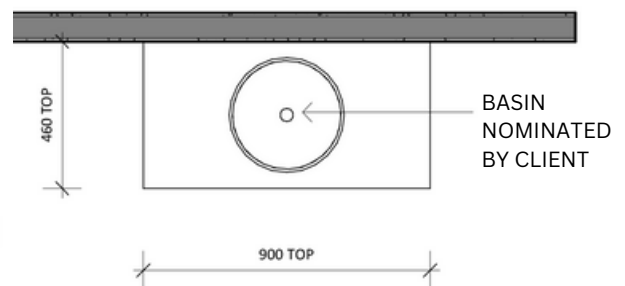

Victoria

Victoria 900 Single - 2024

Cabinet Size: 880mm (L) X 450mm (D)
Top Size: 900mm (L) X 460mm (D) X 20mm (H)
Type: Wall Hung
Basin: Client to nominate

Please Note!

2024 Collection varies from previous models. The New Collection has a shorter depth allowing it to be more versatile for clients with smaller bathrooms!

'23 Model: 920(L) x 570 (D)

Notes:

- Wastes and faucets are not included.
- Vanity unit must be installed by a qualified tradesmen - Failure to do so will void the warranty.
- Plumbing fixtures must be installed by a qualified plumber - Failure to do so will void the warranty.
- Warranty information: 5 years on cabinet & 12 months on top and basin(s).
- Caution boxes may be heavy and will require 2 people to lift.

vanitybydesign.com.au

[vanitybydesign_](https://www.instagram.com/vanitybydesign_)

TEL: 07 3376 6055

241 Monier Road
Darra, QLD, 4076