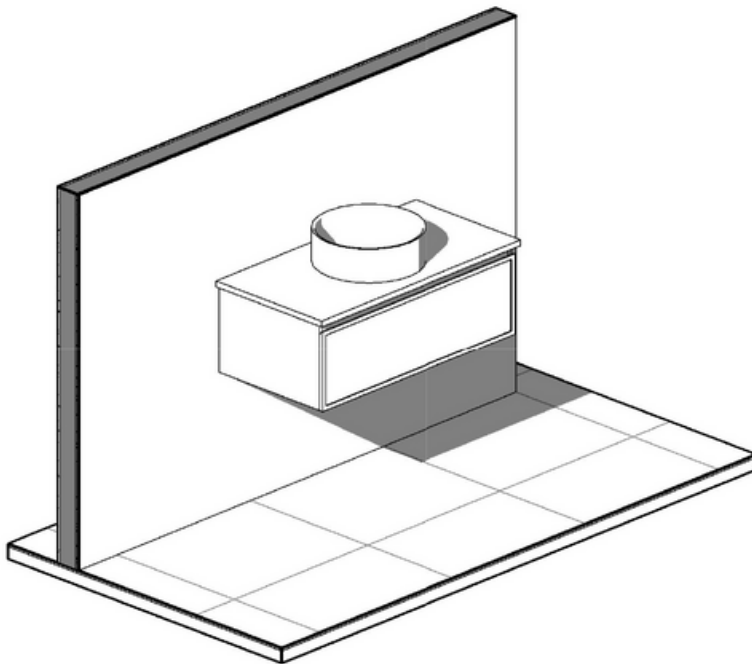

Victoria

Victoria 900 Single - 2024

Cabinet Size: 880mm (L) X 450mm (D)
Top Size: 900mm (L) X 460mm (D) X 20mm (H)
Type: Wall Hung
Basin: Client to nominate

Please Note!

2024 Collection varies from previous models. The New Collection has a shorter depth allowing it to be more versatile for clients with smaller bathrooms!

'23 Model: 920(L) x 570 (D)

Notes:

- Wastes and faucets are not included.
- Vanity unit must be installed by a qualified tradesmen - Failure to do so will void the warranty.
- Plumbing fixtures must be installed by a qualified plumber - Failure to do so will void the warranty.
- Warranty information: 5 years on cabinet & 12 months on top and basin(s).
- Caution boxes may be heavy and will require 2 people to lift.

vanitybydesign.com.au

[vanitybydesign_](https://www.instagram.com/vanitybydesign_)

TEL: 07 3376 6055

241 Monier Road
Darra, QLD, 4076