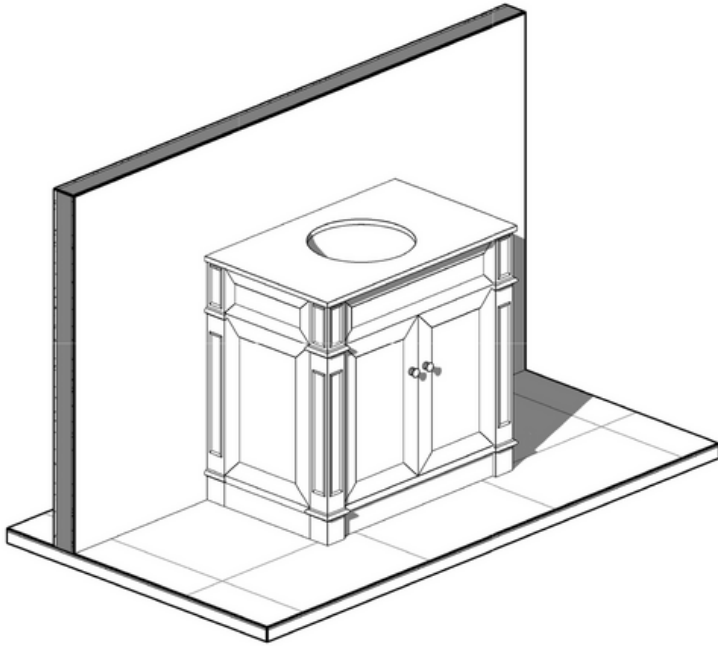

Wainscott 900 | Single Basin

900 Length x 560 Depth

Wainscott 1500 | Double Basin

1500 Length x 560 Depth

Please Note!

2024 Collection varies from previous models. The New Collection has a standard depth of 560.

Wainscott

Wainscott 900 Single - 2024

Cabinet Size: 880mm (L) X 550mm (D) X 860mm (H)

Top Size: 900mm (L) X 560mm (D) X 20mm (H)

Type: Freestanding

Basin: Round Under-mount Ceramic Basin

Please Note!

2024 Collection varies from previous models. The New Collection has a standard depth of 560.

Top Size: 1500mm (L) X 560mm (D) X 20mm (H)

Type: Freestanding

Basin: Round Under-mount Ceramic Basin

Please Note!

2024 Collection varies from previous models. The New Collection has a standard depth of 560 and a length of 1500mm (Rather than 1530mm)