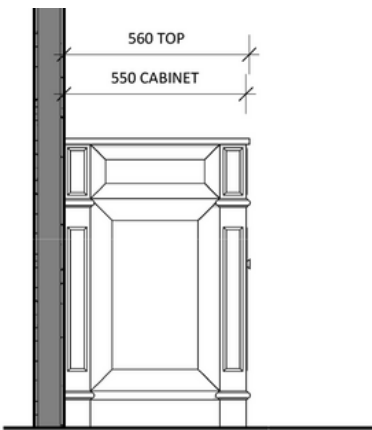

Wainscott

Wainscott 900 Single - 2024

Cabinet Size: 880mm (L) X 550mm (D) X 860mm (H)

Top Size: 900mm (L) X 560mm (D) X 20mm (H)

Type: Freestanding

Basin: Round Under-mount Ceramic Basin

Please Note!

2024 Collection varies from previous models. The New Collection has a standard depth of 560.

vanitybydesign.com.au

[vanitybydesign_](https://www.instagram.com/vanitybydesign_)

TEL: 07 [3376 6055](tel:33766055)

241 Monier Road
Darra, QLD, 4076

Wainscott

Wainscott 1500 Double - 2024

Cabinet Size: 1480mm (L) X 550mm (D) X 860mm (H)

Top Size: 1500mm (L) X 560mm (D) X 20mm (H)

Type: Freestanding

Basin: Round Under-mount Ceramic Basin

Please Note!

2024 Collection varies from previous models. The New Collection has a standard depth of 560 and a length of 1500mm (Rather than 1530mm)