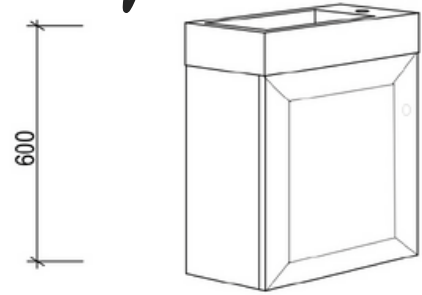

Rubie

Rubie 460

Overall Size: 460mm (L) X 255mm (D) X 600mm (H)

Type: Wall-Hung

*Only Suitable for Mixer Tap

Notes:

- Wastes and faucets are not included.
- Vanity unit must be installed by a qualified tradesmen - Failure to do so will void the warranty.
- Plumbing fixtures must be installed by a qualified plumber - Failure to do so will void the warranty.
- Warranty information: 5 years on cabinet & 12 months on top and basin(s).
- Caution boxes may be heavy and will require 2 people to lift.

vanitybydesign.com.au

[vanitybydesign_](https://www.instagram.com/vanitybydesign_)

TEL: 07 [3376 6055](tel:33766055)

241 Monier Road
Darra, QLD, 4076