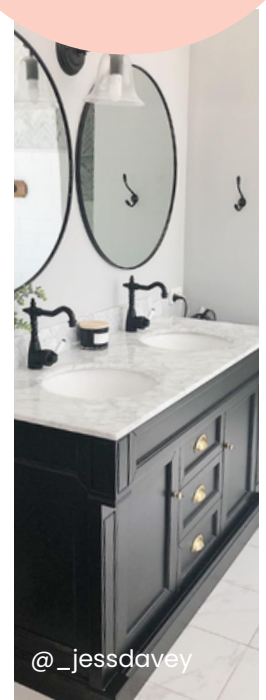

Wainscott 900 | Single Basin

900 Length x 560 Depth

Wainscott 1500 | Double Basin

1500 Length x 560 Depth

Please Note!

2024 Collection varies from previous models. The New Collection has a standard depth of 560.

Wainscott

Wainscott 900 Single - 2024

Cabinet Size: 880mm (L) X 550mm (D) X 860mm (H)

Top Size: 900mm (L) X 560mm (D) X 20mm (H)

Type: Freestanding

Basin: Round Under-mount Ceramic Basin

Please Note!

2024 Collection varies from previous models. The New Collection has a standard depth of 560.