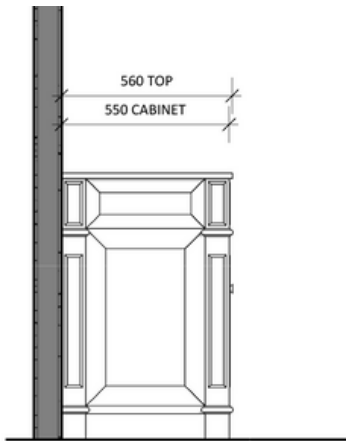

Wainscott

Wainscott 900 Single - 2024

Cabinet Size: 880mm (L) X 550mm (D) X 860mm (H)

Top Size: 900mm (L) X 560mm (D) X 20mm (H)

Type: Freestanding

Basin: Round Under-mount Ceramic Basin

Please Note!

2024 Collection varies from previous models. The New Collection has a standard depth of 560.

Top Size: 1500mm (L) X 560mm (D) X 20mm (H)

Type: Freestanding

Basin: Round Under-mount Ceramic Basin

Please Note!

2024 Collection varies from previous models. The New Collection has a standard depth of 560 and a length of 1500mm (Rather than 1530mm)