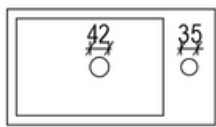

Notes:

- Wastes and faucets are not included.
- Vanity unit must be installed by a qualified tradesmen - Failure to do so will void the warranty.
- Plumbing fixtures must be installed by a qualified plumber - Failure to do so will void the warranty.
- Warranty information: 5 years on cabinet & 12 months on top and basin(s).
- Caution boxes may be heavy and will require 2 people to lift.

vanitybydesign.com.au

[vanitybydesign_](https://www.instagram.com/vanitybydesign_)

TEL: 07 [3376 6055](tel:33766055)

241 Monier Road
Darra, QLD, 4076