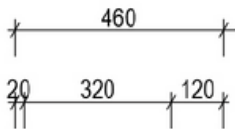

Notes:

- Wastes and faucets are not included.
- Vanity unit must be installed by a qualified tradesmen - Failure to do so will void the warranty.
- Plumbing fixtures must be installed by a qualified plumber - Failure to do so will void the warranty.
- Warranty information: 5 years on cabinet & 12 months on top and basin(s).
- Caution boxes may be heavy and will require 2 people to lift.

vanitybydesign.com.au

[vanitybydesign_](https://www.instagram.com/vanitybydesign_)

TEL: 07 [3376 6055](tel:33766055)

241 Monier Road
Darra, QLD, 4076