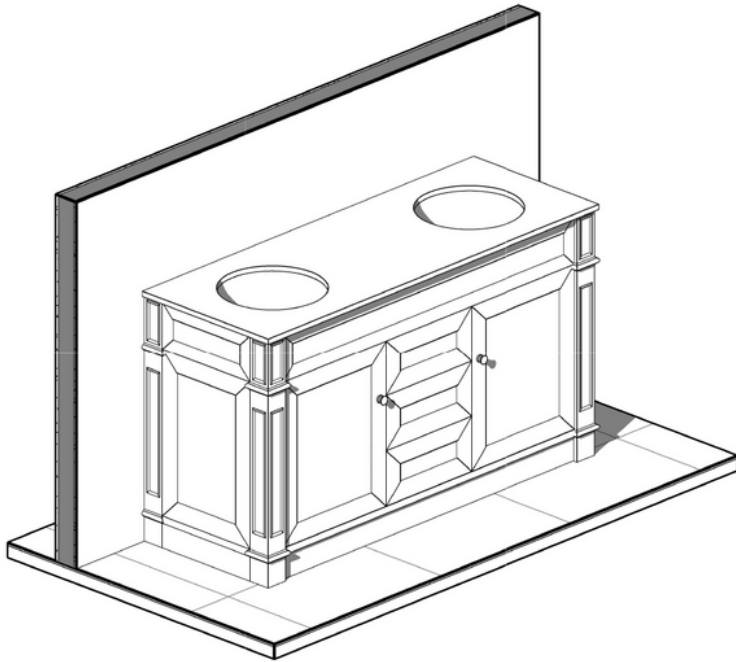

Wainscott

Wainscott 900 Single - 2024

Cabinet Size: 880mm (L) X 550mm (D) X 860mm (H)

Top Size: 900mm (L) X 560mm (D) X 20mm (H)

Type: Freestanding

Basin: Round Under-mount Ceramic Basin

Please Note!

2024 Collection varies from previous models. The New Collection has a standard depth of 560.

vanitybydesign.com.au

[vanitybydesign_](https://www.instagram.com/vanitybydesign_)

TEL: 07 [3376 6055](tel:33766055)

241 Monier Road
Darra, QLD, 4076

Wainscott

Wainscott 1500 Double - 2024

Cabinet Size: 1480mm (L) X 550mm (D) X 860mm (H)

Top Size: 1500mm (L) X 560mm (D) X 20mm (H)

Type: Freestanding

Basin: Round Under-mount Ceramic Basin

Please Note!

2024 Collection varies from previous models. The New Collection has a standard depth of 560 and a length of 1500mm (Rather than 1530mm)