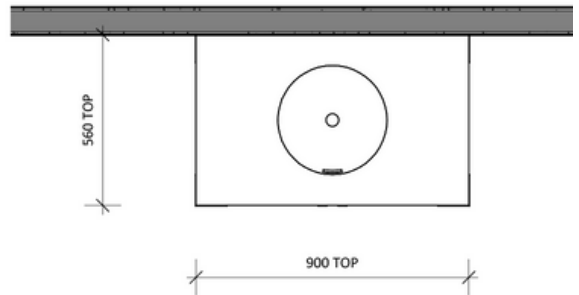

Wainscott 900 | Single Basin

900 Length x 560 Depth

Wainscott 1500 | Double Basin

1500 Length x 560 Depth

Please Note!

2024 Collection varies from previous models. The New Collection has a standard depth of 560.

Wainscott

Wainscott 900 Single - 2024

Cabinet Size: 880mm (L) X 550mm (D) X 860mm (H)

Top Size: 900mm (L) X 560mm (D) X 20mm (H)

Type: Freestanding

Basin: Round Under-mount Ceramic Basin

Please Note!

2024 Collection varies from previous models. The New Collection has a standard depth of 560.

vanitybydesign.com.au

[vanitybydesign_](https://www.instagram.com/vanitybydesign_)

TEL: 07 [3376 6055](tel:33766055)

241 Monier Road
Darra, QLD, 4076

Wainscott

Wainscott 1500 Double - 2024

Cabinet Size: 1480mm (L) X 550mm (D) X 860mm (H)

Top Size: 1500mm (L) X 560mm (D) X 20mm (H)

Type: Freestanding

Basin: Round Under-mount Ceramic Basin

Please Note!

2024 Collection varies from previous models. The New Collection has a standard depth of 560 and a length of 1500mm (Rather than 1530mm)