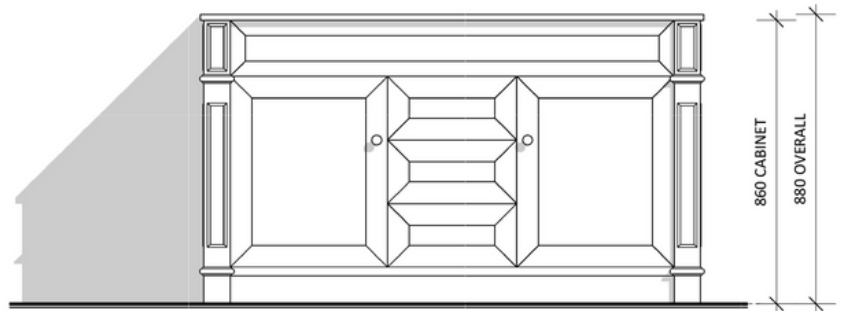

Wainscott

Wainscott 900 Single - 2024

Cabinet Size: 880mm (L) X 550mm (D) X 860mm (H)

Top Size: 900mm (L) X 560mm (D) X 20mm (H)

Type: Freestanding

Basin: Round Under-mount Ceramic Basin

Please Note!

2024 Collection varies from previous models. The New Collection has a standard depth of 560.

Top Size: 1500mm (L) X 560mm (D) X 20mm (H)

Type: Freestanding

Basin: Round Under-mount Ceramic Basin

Please Note!

2024 Collection varies from previous models. The New Collection has a standard depth of 560 and a length of 1500mm (Rather than 1530mm)