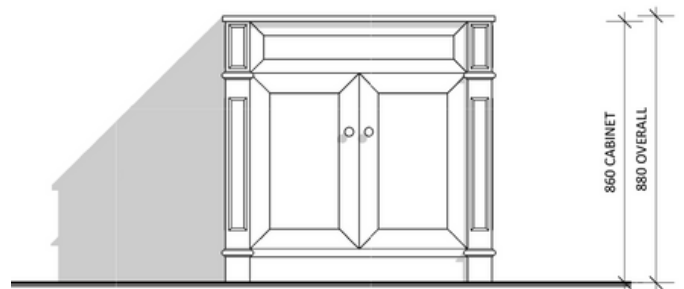

Wainscott 900 | Single Basin

900 Length x 560 Depth

Wainscott 1500 | Double Basin

1500 Length x 560 Depth

Please Note!

2024 Collection varies from previous models. The New Collection has a standard depth of 560.

Wainscott

Wainscott 900 Single - 2024

Cabinet Size: 880mm (L) X 550mm (D) X 860mm (H)

Top Size: 900mm (L) X 560mm (D) X 20mm (H)

Type: Freestanding

Basin: Round Under-mount Ceramic Basin

Please Note!

2024 Collection varies from previous models. The New Collection has a standard depth of 560.

Top Size: 1500mm (L) X 560mm (D) X 20mm (H)

Type: Freestanding

Basin: Round Under-mount Ceramic Basin

Please Note!

2024 Collection varies from previous models. The New Collection has a standard depth of 560 and a length of 1500mm (Rather than 1530mm)