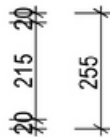

Notes:

- Wastes and faucets are not included.
- Vanity unit must be installed by a qualified tradesmen - Failure to do so will void the warranty.
- Plumbing fixtures must be installed by a qualified plumber - Failure to do so will void the warranty.
- Warranty information: 5 years on cabinet & 12 months on top and basin(s).
- Caution boxes may be heavy and will require 2 people to lift.

vanitybydesign.com.au

[vanitybydesign_](https://www.instagram.com/vanitybydesign_)

TEL: 07 [3376 6055](tel:33766055)

241 Monier Road
Darra, QLD, 4076