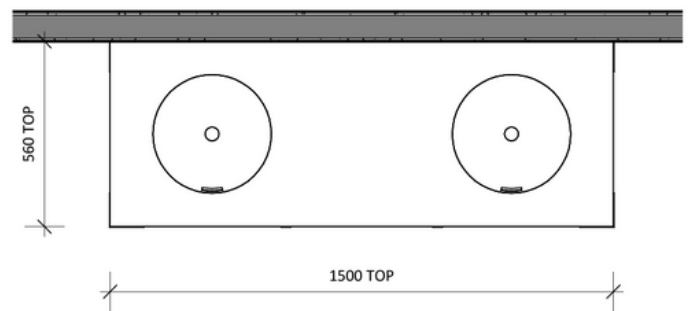

Wainscott 900 | Single Basin

900 Length x 560 Depth

Wainscott 1500 | Double Basin

1500 Length x 560 Depth

Please Note!

2024 Collection varies from previous models. The New Collection has a standard depth of 560.

Wainscott

Wainscott 900 Single - 2024

Cabinet Size: 880mm (L) X 550mm (D) X 860mm (H)

Top Size: 900mm (L) X 560mm (D) X 20mm (H)

Type: Freestanding

Basin: Round Under-mount Ceramic Basin

Please Note!

2024 Collection varies from previous models. The New Collection has a standard depth of 560.

vanitybydesign.com.au

[vanitybydesign_](https://www.instagram.com/vanitybydesign_)

TEL: 07 [3376 6055](tel:33766055)

241 Monier Road
Darra, QLD, 4076

Wainscott

Wainscott 1500 Double - 2024

Cabinet Size: 1480mm (L) X 550mm (D) X 860mm (H)

Top Size: 1500mm (L) X 560mm (D) X 20mm (H)

Type: Freestanding

Basin: Round Under-mount Ceramic Basin

Please Note!

2024 Collection varies from previous models. The New Collection has a standard depth of 560 and a length of 1500mm (Rather than 1530mm)