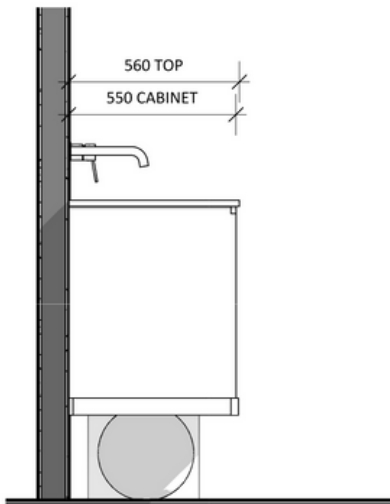

Bondi 1800 Double Basin
1800 Length x 560 Depth

Bondi

Bondi 1800 Double - 2024

Cabinet Size: 1780mm (L) X 550mm (D) X 860mm (H)

Top Size: 1800mm (L) X 560mm (D) X 20mm (H)

Type: Freestanding

Basin: Round Under-mount Ceramic Basin (2)