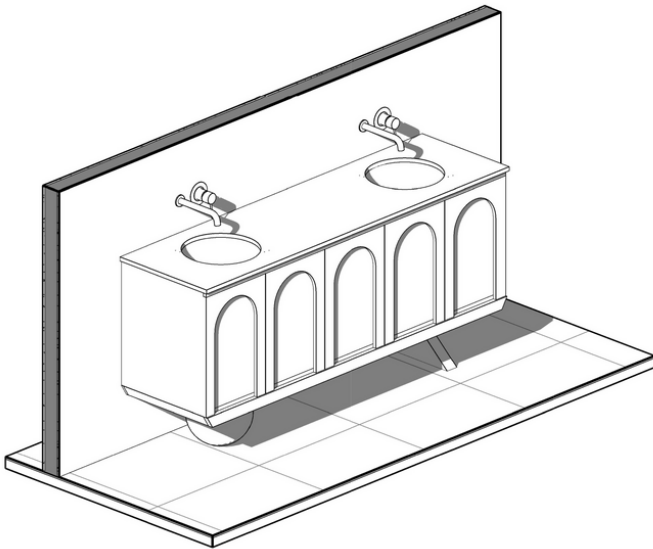

Bondi 1800 Double Basin
1800 Length x 560 Depth

Bondi

Bondi 1800 Double - 2024

Cabinet Size: 1780mm (L) X 550mm (D) X 860mm (H)

Top Size: 1800mm (L) X 560mm (D) X 20mm (H)

Type: Freestanding

Basin: Round Under-mount Ceramic Basin (2)