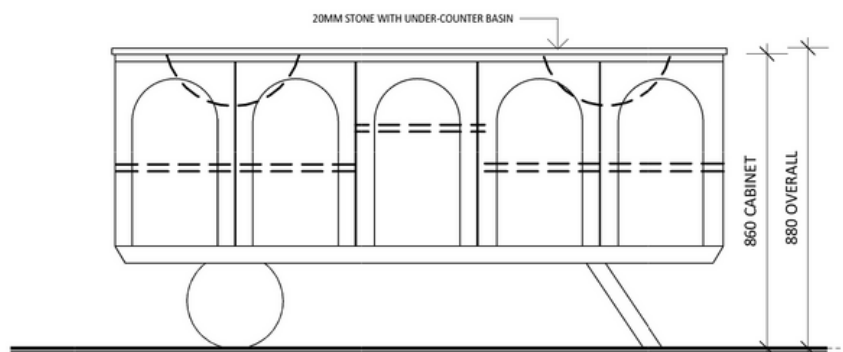

Bondi 1800 Double Basin
1800 Length x 560 Depth

Bondi

Bondi 1800 Double - 2024

Cabinet Size: 1780mm (L) X 550mm (D) X 860mm (H)

Top Size: 1800mm (L) X 560mm (D) X 20mm (H)

Type: Freestanding

Basin: Round Under-mount Ceramic Basin (2)