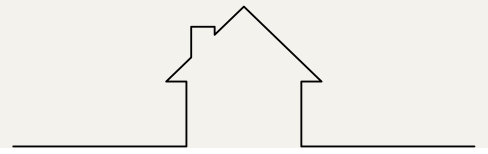

House Collection

Bondi 1800 Double

Cabinet Finish

Choose your paint finish | Custom Paint also available upon request

Bench Top

Subject to availability and chosen design

Feet

Choose a finish