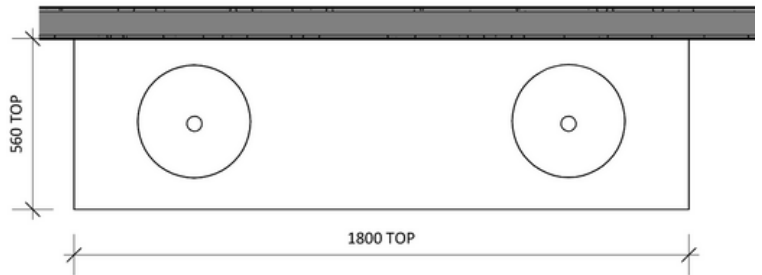

Bondi 1800 Double Basin
1800 Length x 560 Depth

Bondi

Bondi 1800 Double - 2024

Cabinet Size: 1780mm (L) X 550mm (D) X 860mm (H)

Top Size: 1800mm (L) X 560mm (D) X 20mm (H)

Type: Freestanding

Basin: Round Under-mount Ceramic Basin (2)