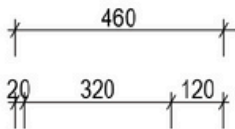

Notes:

- Wastes and faucets are not included.
- Vanity unit must be installed by a qualified tradesmen - Failure to do so will void the warranty.
- Plumbing fixtures must be installed by a qualified plumber - Failure to do so will void the warranty.
- Warranty information: 5 years on cabinet & 12 months on top and basin(s).
- Caution boxes may be heavy and will require 2 people to lift.

vanitybydesign.com.au

[vanitybydesign_](https://www.instagram.com/vanitybydesign_)

TEL: 07 [3376 6055](tel:33766055)

241 Monier Road
Darra, QLD, 4076