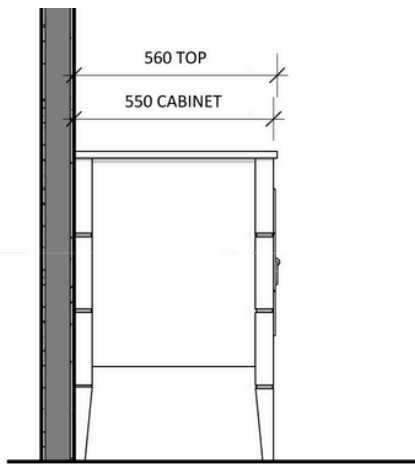

Cleo 900 | Single Basin
900 Length x 560 Depth

Cleo

Cleo 900 Single - 2024

Cabinet Size: 880mm (L) X 550mm (D) X 860mm (H)

Top Size: 900mm (L) X 560mm (D) X 20mm (H)

Type: Freestanding

Basin: Oval Under-mount Ceramic Basin

vanitybydesign.com.au

[vanitybydesign_](https://www.instagram.com/vanitybydesign_)

TEL: 07 [3376 6055](tel:0733766055)

241 Monier Road
Darra, QLD, 4076

Rubie

Rubie 460

Overall Size: 460mm (L) X 255mm (D) X 600mm (H)