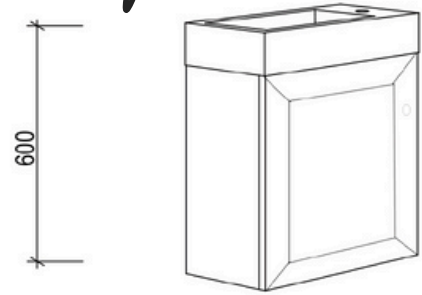

Rubie

Rubie 460

Overall Size: 460mm (L) X 255mm (D) X 600mm (H)

Type: Wall-Hung

*Only Suitable for Mixer Tap

Notes:

- Wastes and faucets are not included.
- Vanity unit must be installed by a qualified tradesmen - Failure to do so will void the warranty.
- Plumbing fixtures must be installed by a qualified plumber - Failure to do so will void the warranty.
- Warranty information: 5 years on cabinet & 12 months on top and basin(s).
- Caution boxes may be heavy and will require 2 people to lift.

vanitybydesign.com.au

[vanitybydesign_](https://www.instagram.com/vanitybydesign_)

TEL: 07 [3376 6055](tel:33766055)

241 Monier Road
Darra, QLD, 4076