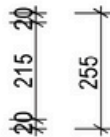

Notes:

- Wastes and faucets are not included.
- Vanity unit must be installed by a qualified tradesmen - Failure to do so will void the warranty.
- Plumbing fixtures must be installed by a qualified plumber - Failure to do so will void the warranty.
- Warranty information: 5 years on cabinet & 12 months on top and basin(s).
- Caution boxes may be heavy and will require 2 people to lift.

vanitybydesign.com.au

[vanitybydesign_](https://www.instagram.com/vanitybydesign_)

TEL: 07 [3376 6055](tel:33766055)

241 Monier Road
Darra, QLD, 4076