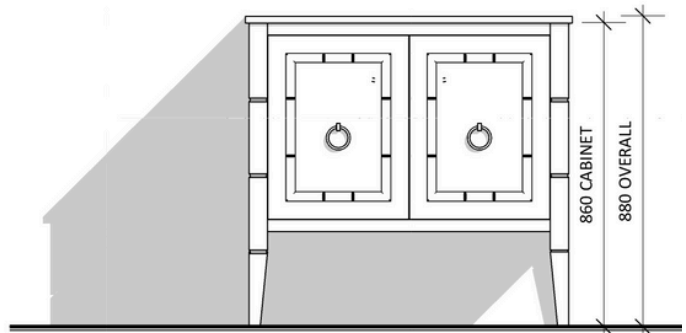

Cleo 900 | Single Basin
900 Length x 560 Depth

Cleo

Cleo 900 Single - 2024

Cabinet Size: 880mm (L) X 550mm (D) X 860mm (H)

Top Size: 900mm (L) X 560mm (D) X 20mm (H)

Type: Freestanding

Basin: Oval Under-mount Ceramic Basin