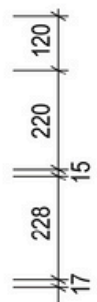

Notes:

- Wastes and faucets are not included.
- Vanity unit must be installed by a qualified tradesmen - Failure to do so will void the warranty.
- Plumbing fixtures must be installed by a qualified plumber - Failure to do so will void the warranty.
- Warranty information: 5 years on cabinet & 12 months on top and basin(s).
- Caution boxes may be heavy and will require 2 people to lift.

vanitybydesign.com.au

[vanitybydesign_](https://www.instagram.com/vanitybydesign_)

TEL: 07 [3376 6055](tel:33766055)

241 Monier Road
Darra, QLD, 4076