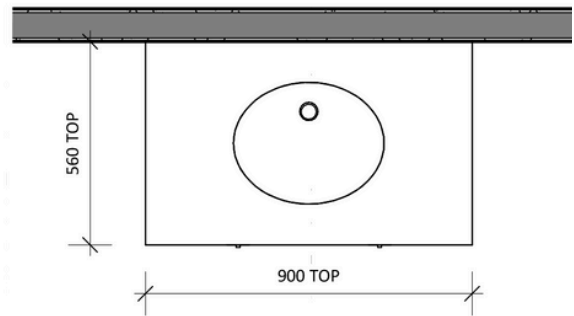

Cleo 900 | Single Basin
900 Length x 560 Depth

Cleo

Cleo 900 Single - 2024

Cabinet Size: 880mm (L) X 550mm (D) X 860mm (H)

Top Size: 900mm (L) X 560mm (D) X 20mm (H)

Type: Freestanding

Basin: Oval Under-mount Ceramic Basin

vanitybydesign.com.au

[vanitybydesign_](https://www.instagram.com/vanitybydesign_)

TEL: 07 [3376 6055](tel:0733766055)

241 Monier Road
Darra, QLD, 4076

Rubie

Rubie 460

Overall Size: 460mm (L) X 255mm (D) X 600mm (H)