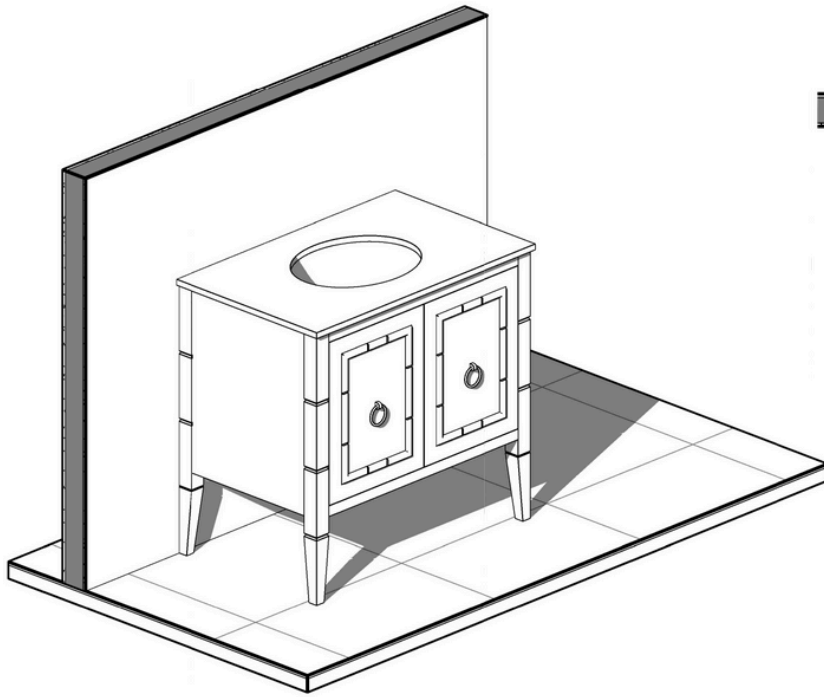

Cleo 900 | Single Basin
900 Length x 560 Depth

Cleo

Cleo 900 Single - 2024

Cabinet Size: 880mm (L) X 550mm (D) X 860mm (H)

Top Size: 900mm (L) X 560mm (D) X 20mm (H)

Type: Freestanding

Basin: Oval Under-mount Ceramic Basin