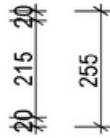

Rubie

Rubie 460

Overall Size: 460mm (L) X 255mm (D) X 600mm (H)

Type: Wall-Hung

*Only Suitable for Mixer Tap

Notes:

- Wastes and faucets are not included.
- Vanity unit must be installed by a qualified tradesmen - Failure to do so will void the warranty.
- Plumbing fixtures must be installed by a qualified plumber - Failure to do so will void the warranty.
- Warranty information: 5 years on cabinet & 12 months on top and basin(s).
- Caution boxes may be heavy and will require 2 people to lift.

vanitybydesign.com.au

[vanitybydesign_](https://www.instagram.com/vanitybydesign_)

TEL: 07 [3376 6055](tel:33766055)

241 Monier Road
Darra, QLD, 4076