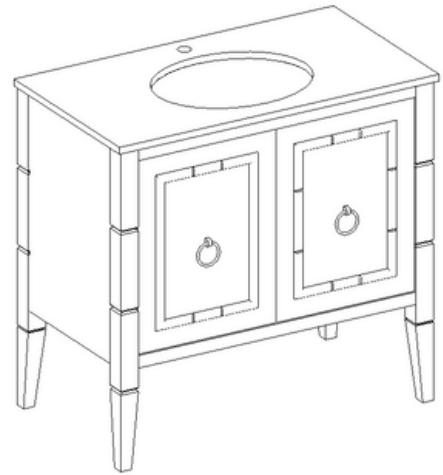

Cleo 900 | Single Basin
900 Length x 500 Depth

Cleo

Cleo 900 Single - 2024

Cabinet Size: 880mm (L) X 490mm (D) X 860mm (H)

Top Size: 900mm (L) X 500mm (D) X 20mm (H)

Type: Freestanding

Basin: Oval Under-mount Ceramic Basin