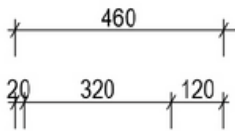

Rubie

Rubie 460

Overall Size: 460mm (L) X 255mm (D) X 600mm (H)

Type: Wall-Hung

*Only Suitable for Mixer Tap

Notes:

- Wastes and faucets are not included.
- Vanity unit must be installed by a qualified tradesmen - Failure to do so will void the warranty.
- Plumbing fixtures must be installed by a qualified plumber - Failure to do so will void the warranty.
- Warranty information: 5 years on cabinet & 12 months on top and basin(s).
- Caution boxes may be heavy and will require 2 people to lift.

vanitybydesign.com.au

[vanitybydesign_](https://www.instagram.com/vanitybydesign_)

TEL: 07 [3376 6055](tel:33766055)

241 Monier Road
Darra, QLD, 4076