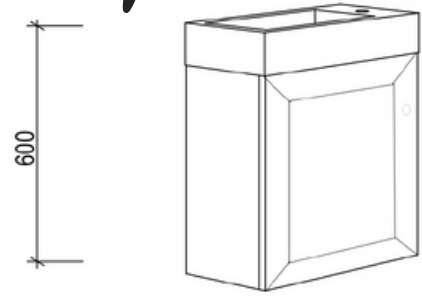

Rubie

Rubie 460

Overall Size: 460mm (L) X 255mm (D) X 600mm (H)

Type: Wall-Hung

*Only Suitable for Mixer Tap

Notes:

- Wastes and faucets are not included.
- Vanity unit must be installed by a qualified tradesmen - Failure to do so will void the warranty.
- Plumbing fixtures must be installed by a qualified plumber - Failure to do so will void the warranty.
- Warranty information: 5 years on cabinet & 12 months on top and basin(s).
- Caution boxes may be heavy and will require 2 people to lift.

vanitybydesign.com.au

[vanitybydesign_](https://www.instagram.com/vanitybydesign_)

TEL: 07 [3376 6055](tel:33766055)

241 Monier Road
Darra, QLD, 4076