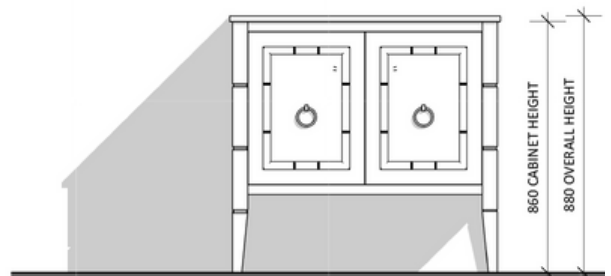

Cleo 900 | Single Basin
900 Length x 500 Depth

Cleo

Cleo 900 Single - 2024

Cabinet Size: 880mm (L) X 490mm (D) X 860mm (H)

Top Size: 900mm (L) X 500mm (D) X 20mm (H)

Type: Freestanding

Basin: Oval Under-mount Ceramic Basin