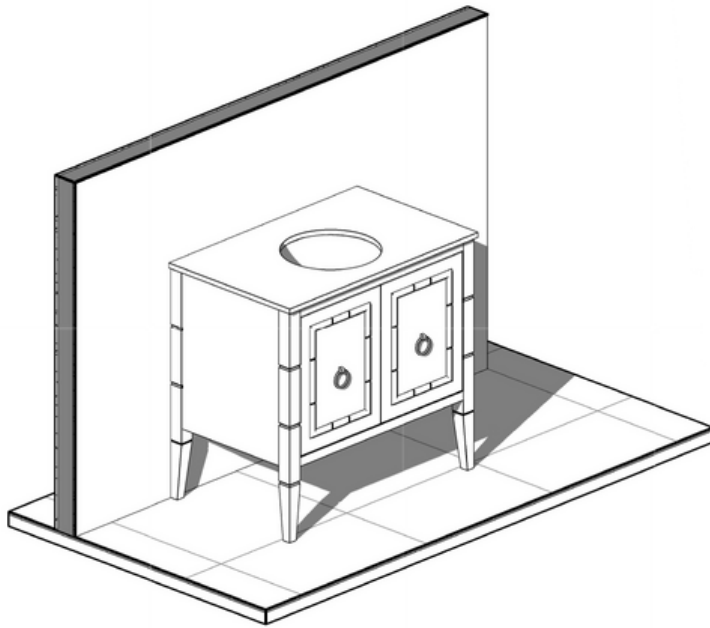

Cleo 900 | Single Basin
900 Length x 500 Depth

Cleo

Cleo 900 Single - 2024

Cabinet Size: 880mm (L) X 490mm (D) X 860mm (H)

Top Size: 900mm (L) X 500mm (D) X 20mm (H)

Type: Freestanding

Basin: Oval Under-mount Ceramic Basin