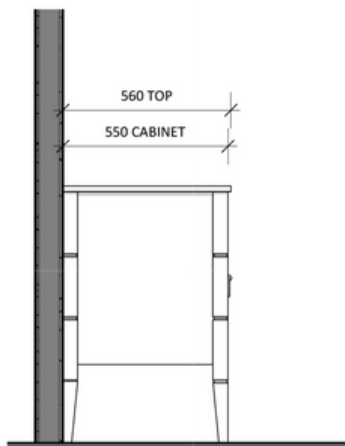

Cleo 900 | Single Basin
900 Length x 500 Depth

Cleo

Cleo 900 Single - 2024

Cabinet Size: 880mm (L) X 490mm (D) X 860mm (H)

Top Size: 900mm (L) X 500mm (D) X 20mm (H)

Type: Freestanding

Basin: Oval Under-mount Ceramic Basin

vanitybydesign.com.au

[vanitybydesign_](https://www.instagram.com/vanitybydesign_)

TEL: 07 3376 6055

241 Monier Road
Darra, QLD, 4076

Rubie

Rubie 460

Overall Size: 460mm (L) X 255mm (D) X 600mm (H)

Type: Wall-Hung