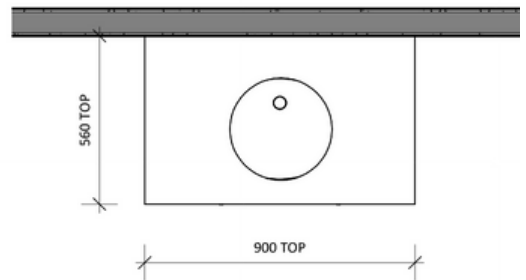

Cleo 900 | Single Basin
900 Length x 500 Depth

Cleo

Cleo 900 Single - 2024

Cabinet Size: 880mm (L) X 490mm (D) X 860mm (H)

Top Size: 900mm (L) X 500mm (D) X 20mm (H)

Type: Freestanding

Basin: Oval Under-mount Ceramic Basin

vanitybydesign.com.au

[vanitybydesign_](https://www.instagram.com/vanitybydesign_)

TEL: 07 3376 6055

241 Monier Road
Darra, QLD, 4076

Rubie

Rubie 460

Overall Size: 460mm (L) X 255mm (D) X 600mm (H)

Type: Wall-Hung