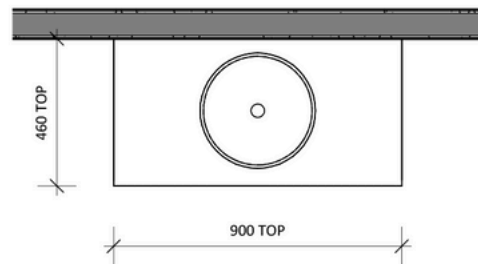

Mac

Mac 900 Single - 2024

Cabinet Size: 880mm (L) X 450mm (D)
Top Size: 900mm (L) X 460mm (D) X 20mm (H)
Type: Wall Hung
Basin: Client to nominate

Please Note!

2024 Collection varies from previous models. The New Collection has a shorter depth allowing it to be more versatile for clients with smaller bathrooms!

'23 Model: 950(L) x 570(D)

Notes:

- Wastes and faucets are not included.
- Vanity unit must be installed by a qualified tradesmen - Failure to do so will void the warranty.
- Plumbing fixtures must be installed by a qualified plumber - Failure to do so will void the warranty.
- Warranty information: 5 years on cabinet & 12 months on top and basin(s).
- Caution boxes may be heavy and will require 2 people to lift.

vanitybydesign.com.au

[vanitybydesign_](https://www.instagram.com/vanitybydesign_)

TEL: 07 [3376 6055](tel:33766055)

241 Monier Road
Darra, QLD, 4076