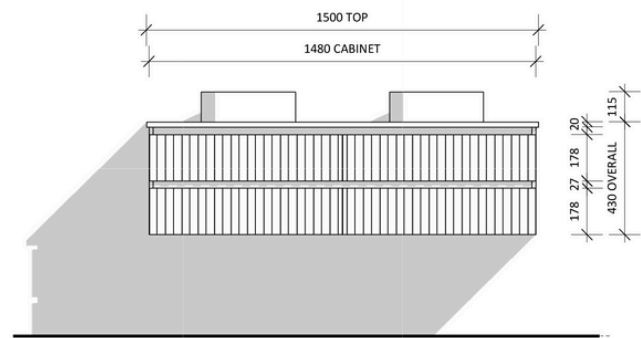

Mac

Mac 1500 Double - 2024

Cabinet Size: 1480mm (L) X 450mm (D)
Top Size: 1500mm (L) X 460mm (D) X 20mm (H)
Type: Wall Hung | Basin: Client to nominate

Please Note!

2024 Collection varies from previous models. The New Collection has a shorter depth allowing it to be more versatile for clients with smaller bathrooms!

'23 Model: 1520(L) x 570(D)

Notes:

- Wastes and faucets are not included.
- Vanity unit must be installed by a qualified tradesmen - Failure to do so will void the warranty.
- Plumbing fixtures must be installed by a qualified plumber - Failure to do so will void the warranty.
- Warranty information: 5 years on cabinet & 12 months on top and basin(s).
- Caution boxes may be heavy and will require 2 people to lift.

vanitybydesign.com.au

vanitybydesign_

TEL: 07 3376 6055

241 Monier Road
Darra, QLD, 4076