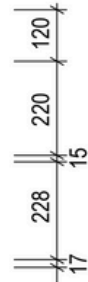

## Chelsea 460

Overall Size: 460mm (L) X 255mm (D) X 600mm (H)

Type: Wall-Hung

\*Only Suitable for Mixer Tap

Finish - Natural