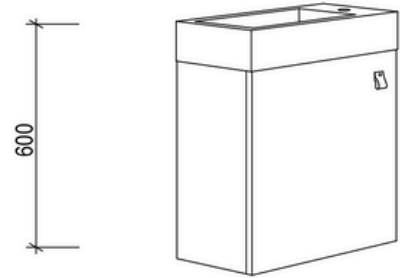

### Mac 1500 Double - 2024

Cabinet Size: 1480mm (L) X 450mm (D)  
Top Size: 1500mm (L) X 460mm (D) X 20mm (H)  
Type: Wall Hung | Basin: Client to nominate

**Please Note!**

2024 Collection varies from previous models. The New Collection has a shorter depth allowing it to be more versatile for clients with smaller bathrooms!

## Chelsea 460

Overall Size: 460mm (L) X 255mm (D) X 600mm (H)

Type: Wall-Hung

\*Only Suitable for Mixer Tap

Finish - Natural