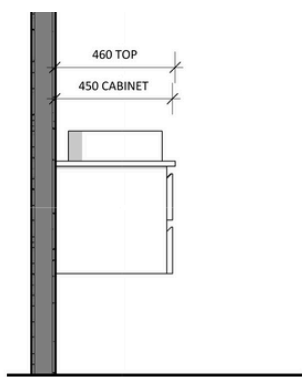

Mac

Mac 1500 Double - 2024

Cabinet Size: 1480mm (L) X 450mm (D)
Top Size: 1500mm (L) X 460mm (D) X 20mm (H)
Type: Wall Hung | Basin: Client to nominate

Please Note!

2024 Collection varies from previous models. The New Collection has a shorter depth allowing it to be more versatile for clients with smaller bathrooms!

'23 Model: 1520(L) x 570(D)

Notes:

- Wastes and faucets are not included.
- Vanity unit must be installed by a qualified tradesmen - Failure to do so will void the warranty.
- Plumbing fixtures must be installed by a qualified plumber - Failure to do so will void the warranty.
- Warranty information: 5 years on cabinet & 12 months on top and basin(s).
- Caution boxes may be heavy and will require 2 people to lift.

vanitybydesign.com.au

vanitybydesign_

TEL: 07 3376 6055

241 Monier Road
Darra, QLD, 4076