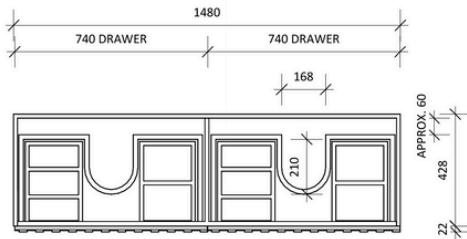

Mac

Mac 1500 Double - 2024

Cabinet Size: 1480mm (L) X 450mm (D)
Top Size: 1500mm (L) X 460mm (D) X 20mm (H)
Type: Wall Hung | Basin: Client to nominate

Please Note!

2024 Collection varies from previous models. The New Collection has a shorter depth allowing it to be more versatile for clients with smaller bathrooms!

'23 Model: 1520(L) x 570(D)

Notes:

- Wastes and faucets are not included.
- Vanity unit must be installed by a qualified tradesmen - Failure to do so will void the warranty.
- Plumbing fixtures must be installed by a qualified plumber - Failure to do so will void the warranty.
- Warranty information: 5 years on cabinet & 12 months on top and basin(s).
- Caution boxes may be heavy and will require 2 people to lift.

vanitybydesign.com.au

vanitybydesign_

TEL: 07 3376 6055

241 Monier Road
Darra, QLD, 4076