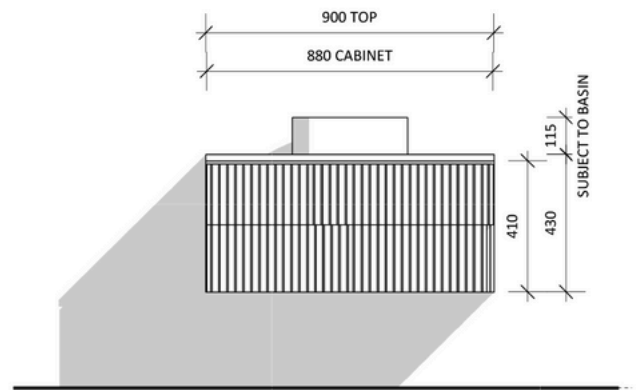

Mac

Mac 900 Single - 2024

Cabinet Size: 880mm (L) X 450mm (D)
Top Size: 900mm (L) X 460mm (D) X 20mm (H)
Type: Wall Hung
Basin: Client to nominate

Please Note!

2024 Collection varies from previous models. The New Collection has a shorter depth allowing it to be more versatile for clients with smaller bathrooms!

'23 Model: 950(L) x 570(D)

Notes:

- Wastes and faucets are not included.
- Vanity unit must be installed by a qualified tradesmen - Failure to do so will void the warranty.
- Plumbing fixtures must be installed by a qualified plumber - Failure to do so will void the warranty.
- Warranty information: 5 years on cabinet & 12 months on top and basin(s).
- Caution boxes may be heavy and will require 2 people to lift.

vanitybydesign.com.au

[vanitybydesign_](https://www.instagram.com/vanitybydesign_)

TEL: 07 [3376 6055](tel:33766055)

241 Monier Road
Darra, QLD, 4076