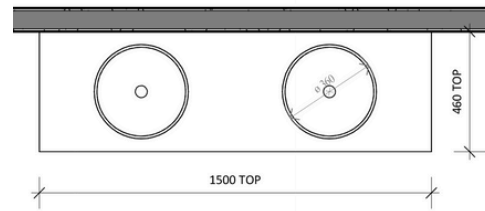

Mac

Mac 1500 Double - 2024

Cabinet Size: 1480mm (L) X 450mm (D)
Top Size: 1500mm (L) X 460mm (D) X 20mm (H)
Type: Wall Hung | Basin: Client to nominate

Please Note!

2024 Collection varies from previous models. The New Collection has a shorter depth allowing it to be more versatile for clients with smaller bathrooms!

'23 Model: 1520(L) x 570(D)

Notes:

- Wastes and faucets are not included.
- Vanity unit must be installed by a qualified tradesmen - Failure to do so will void the warranty.
- Plumbing fixtures must be installed by a qualified plumber - Failure to do so will void the warranty.
- Warranty information: 5 years on cabinet & 12 months on top and basin(s).
- Caution boxes may be heavy and will require 2 people to lift.

vanitybydesign.com.au

vanitybydesign_

TEL: 07 3376 6055

241 Monier Road
Darra, QLD, 4076