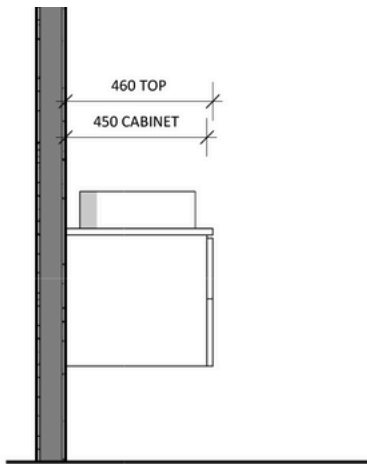

Mac

Mac 900 Single - 2024

Cabinet Size: 880mm (L) X 450mm (D)
Top Size: 900mm (L) X 460mm (D) X 20mm (H)
Type: Wall Hung
Basin: Client to nominate

Please Note!

2024 Collection varies from previous models. The New Collection has a shorter depth allowing it to be more versatile for clients with smaller bathrooms!

'23 Model: 950(L) x 570(D)

Notes:

- Wastes and faucets are not included.
- Vanity unit must be installed by a qualified tradesmen - Failure to do so will void the warranty.
- Plumbing fixtures must be installed by a qualified plumber - Failure to do so will void the warranty.
- Warranty information: 5 years on cabinet & 12 months on top and basin(s).
- Caution boxes may be heavy and will require 2 people to lift.

vanitybydesign.com.au

[vanitybydesign_](https://www.instagram.com/vanitybydesign_)

TEL: 07 [3376 6055](tel:33766055)

241 Monier Road
Darra, QLD, 4076