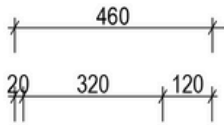

### Mac 1500 Double - 2024

Cabinet Size: 1480mm (L) X 450mm (D)  
Top Size: 1500mm (L) X 460mm (D) X 20mm (H)  
Type: Wall Hung | Basin: Client to nominate

**Please Note!**

2024 Collection varies from previous models. The New Collection has a shorter depth allowing it to be more versatile for clients with smaller bathrooms!

## Chelsea 460

Overall Size: 460mm (L) X 255mm (D) X 600mm (H)

Type: Wall-Hung

\*Only Suitable for Mixer Tap

Finish - Natural