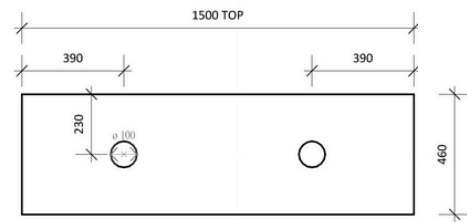

Mac

Mac 1500 Double - 2024

Cabinet Size: 1480mm (L) X 450mm (D)
Top Size: 1500mm (L) X 460mm (D) X 20mm (H)
Type: Wall Hung | Basin: Client to nominate

Please Note!

2024 Collection varies from previous models. The New Collection has a shorter depth allowing it to be more versatile for clients with smaller bathrooms!

'23 Model: 1520(L) x 570(D)

Notes:

- Wastes and faucets are not included.
- Vanity unit must be installed by a qualified tradesmen - Failure to do so will void the warranty.
- Plumbing fixtures must be installed by a qualified plumber - Failure to do so will void the warranty.
- Warranty information: 5 years on cabinet & 12 months on top and basin(s).
- Caution boxes may be heavy and will require 2 people to lift.

vanitybydesign.com.au

vanitybydesign_

TEL: 07 3376 6055

241 Monier Road
Darra, QLD, 4076