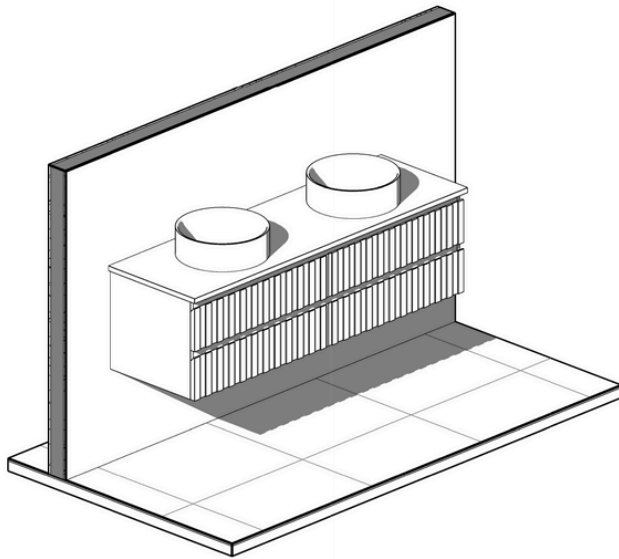

Mac

Mac 1500 Double - 2024

Cabinet Size: 1480mm (L) X 450mm (D)
Top Size: 1500mm (L) X 460mm (D) X 20mm (H)
Type: Wall Hung | Basin: Client to nominate

Please Note!

2024 Collection varies from previous models. The New Collection has a shorter depth allowing it to be more versatile for clients with smaller bathrooms!

'23 Model: 1520(L) x 570(D)

Notes:

- Wastes and faucets are not included.
- Vanity unit must be installed by a qualified tradesmen - Failure to do so will void the warranty.
- Plumbing fixtures must be installed by a qualified plumber - Failure to do so will void the warranty.
- Warranty information: 5 years on cabinet & 12 months on top and basin(s).
- Caution boxes may be heavy and will require 2 people to lift.

vanitybydesign.com.au

vanitybydesign_

TEL: 07 3376 6055

241 Monier Road
Darra, QLD, 4076