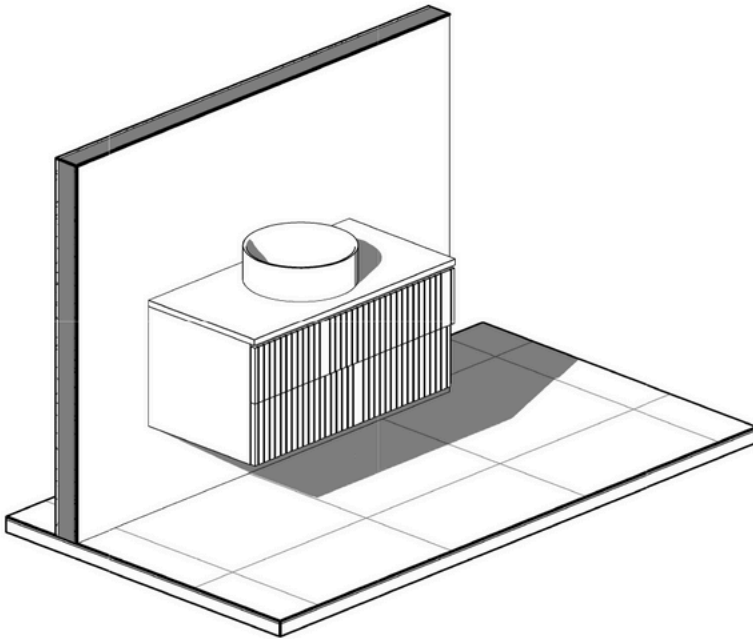

Mac

Mac 900 Single - 2024

Cabinet Size: 880mm (L) X 450mm (D)
Top Size: 900mm (L) X 460mm (D) X 20mm (H)
Type: Wall Hung
Basin: Client to nominate

Please Note!

2024 Collection varies from previous models. The New Collection has a shorter depth allowing it to be more versatile for clients with smaller bathrooms!

'23 Model: 950(L) x 570(D)

Notes:

- Wastes and faucets are not included.
- Vanity unit must be installed by a qualified tradesmen - Failure to do so will void the warranty.
- Plumbing fixtures must be installed by a qualified plumber - Failure to do so will void the warranty.
- Warranty information: 5 years on cabinet & 12 months on top and basin(s).
- Caution boxes may be heavy and will require 2 people to lift.

vanitybydesign.com.au

[vanitybydesign_](https://www.instagram.com/vanitybydesign_)

TEL: 07 [3376 6055](tel:33766055)

241 Monier Road
Darra, QLD, 4076