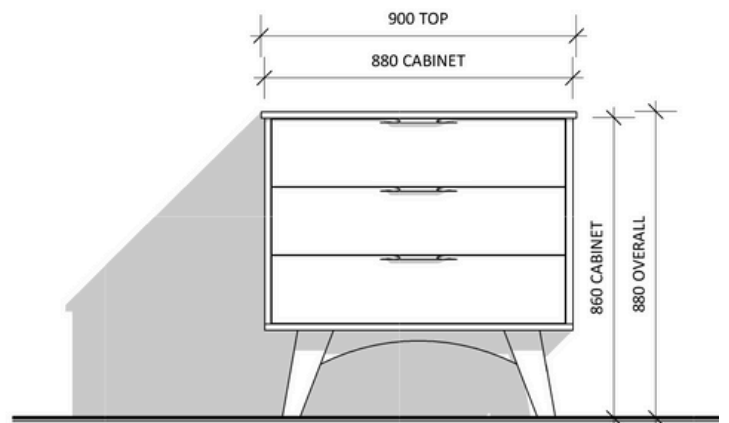

McQueen

McQueen 900 Single - 2024

Cabinet Size: 880mm (L) X 550mm (D)
Top Size: 900mm (L) X 560mm (D) X 20mm (H)
Type: Freestanding
Basin: Oval Under-mount Ceramic Basin

Please Note!
2024 Collection varies from previous models. The New Collection has a standard depth!

'23 Model: 900(L) x 563(D)

Notes:

- Wastes and faucets are not included.
- Vanity unit must be installed by a qualified tradesmen - Failure to do so will void the warranty.
- Plumbing fixtures must be installed by a qualified plumber - Failure to do so will void the warranty.
- Warranty information: 5 years on cabinet & 12 months on top and basin(s).
- Caution boxes may be heavy and will require 2 people to lift.

vanitybydesign.com.au

vanitybydesign_

TEL: 07 3376 6055

241 Monier Road
Darra, QLD, 4076