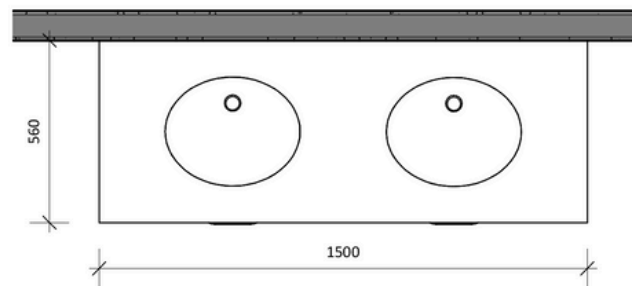

McQueen

McQueen 1500 Double - 2024

Cabinet Size: 1480mm (L) X 550mm (D)
Top Size: 1500mm (L) X 560mm (D) X 20mm (H)
Type: Freestanding
Basin: Oval Under-mount Ceramic Basin

Please Note!

2024 Collection varies from previous models. The New Collection has a standard depth!

'23 Model: 1530(L) x 563(D)

Notes:

- Wastes and faucets are not included.
- Vanity unit must be installed by a qualified tradesmen - Failure to do so will void the warranty.
- Plumbing fixtures must be installed by a qualified plumber - Failure to do so will void the warranty.
- Warranty information: 5 years on cabinet & 12 months on top and basin(s).
- Caution boxes may be heavy and will require 2 people to lift.

vanitybydesign.com.au

[vanitybydesign_](https://www.instagram.com/vanitybydesign_)

TEL: 07 3376 6055

241 Monier Road
Darra, QLD, 4076