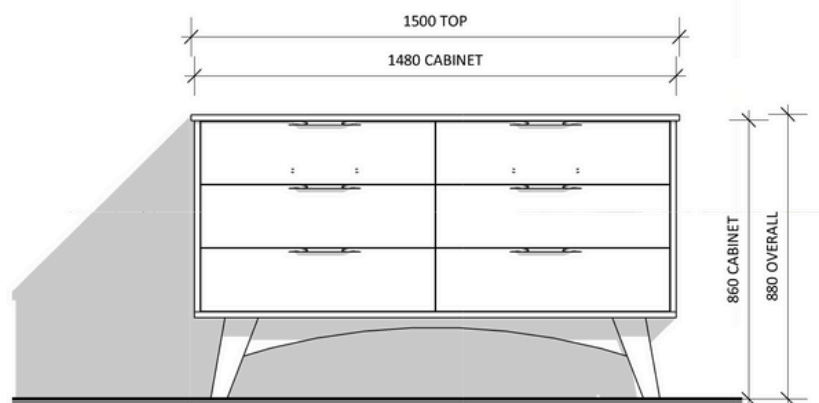

McQueen

McQueen 1500 Double - 2024

Cabinet Size: 1480mm (L) X 550mm (D)
Top Size: 1500mm (L) X 560mm (D) X 20mm (H)
Type: Freestanding
Basin: Oval Under-mount Ceramic Basin

Please Note!

2024 Collection varies from previous models. The New Collection has a standard depth!

'23 Model: 1530(L) x 563(D)

Notes:

- Wastes and faucets are not included.
- Vanity unit must be installed by a qualified tradesmen - Failure to do so will void the warranty.
- Plumbing fixtures must be installed by a qualified plumber - Failure to do so will void the warranty.
- Warranty information: 5 years on cabinet & 12 months on top and basin(s).
- Caution boxes may be heavy and will require 2 people to lift.

vanitybydesign.com.au

[vanitybydesign_](https://www.instagram.com/vanitybydesign_)

TEL: 07 3376 6055

241 Monier Road
Darra, QLD, 4076