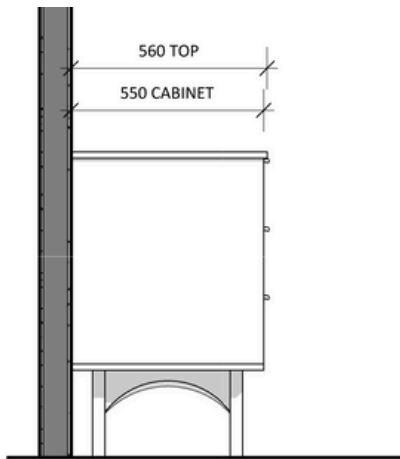

McQueen

McQueen 900 Single - 2024

Cabinet Size: 880mm (L) X 550mm (D)
Top Size: 900mm (L) X 560mm (D) X 20mm (H)
Type: Freestanding
Basin: Oval Under-mount Ceramic Basin

Please Note!
2024 Collection varies from previous models. The New Collection has a standard depth!

'23 Model: 900(L) x 563(D)

Notes:

- Wastes and faucets are not included.
- Vanity unit must be installed by a qualified tradesmen - Failure to do so will void the warranty.
- Plumbing fixtures must be installed by a qualified plumber - Failure to do so will void the warranty.
- Warranty information: 5 years on cabinet & 12 months on top and basin(s).
- Caution boxes may be heavy and will require 2 people to lift.

vanitybydesign.com.au

vanitybydesign_

TEL: 07 3376 6055

241 Monier Road
Darra, QLD, 4076