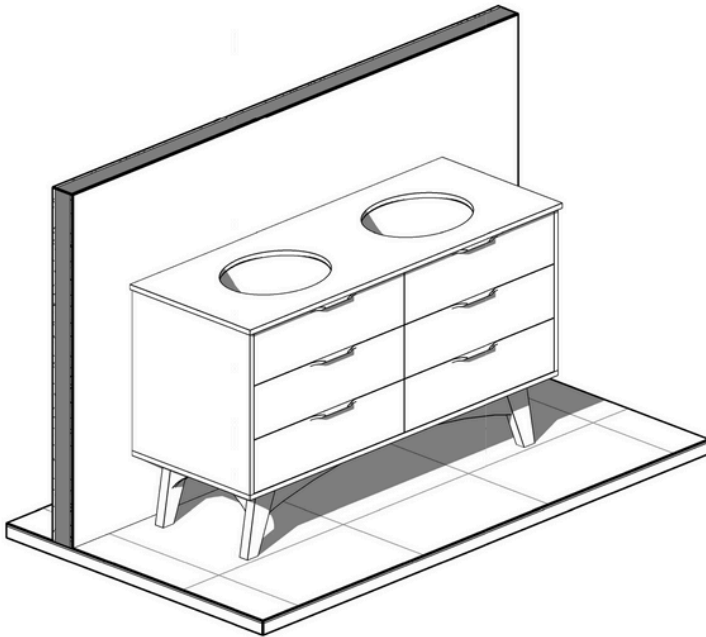

McQueen

McQueen 1500 Double - 2024

Cabinet Size: 1480mm (L) X 550mm (D)
Top Size: 1500mm (L) X 560mm (D) X 20mm (H)
Type: Freestanding
Basin: Oval Under-mount Ceramic Basin

Please Note!

2024 Collection varies from previous models. The New Collection has a standard depth!

'23 Model: 1530(L) x 563(D)

Notes:

- Wastes and faucets are not included.
- Vanity unit must be installed by a qualified tradesmen - Failure to do so will void the warranty.
- Plumbing fixtures must be installed by a qualified plumber - Failure to do so will void the warranty.
- Warranty information: 5 years on cabinet & 12 months on top and basin(s).
- Caution boxes may be heavy and will require 2 people to lift.

vanitybydesign.com.au

[vanitybydesign_](https://www.instagram.com/vanitybydesign_)

TEL: 07 3376 6055

241 Monier Road
Darra, QLD, 4076