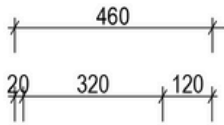

Notes:

- Wastes and faucets are not included.
- Vanity unit must be installed by a qualified tradesmen - Failure to do so will void the warranty.
- Plumbing fixtures must be installed by a qualified plumber - Failure to do so will void the warranty.
- Warranty information: 5 years on cabinet & 12 months on top and basin(s).
- Caution boxes may be heavy and will require 2 people to lift.

vanitybydesign.com.au

[vanitybydesign_](https://www.instagram.com/vanitybydesign_)

TEL: 07 [3376 6055](tel:33766055)

241 Monier Road
Darra, QLD, 4076