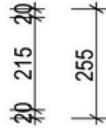

Chelsea

Chelsea 460

Overall Size: 460mm (L) X 255mm (D) X 600mm (H)

Type: Wall-Hung

*Only Suitable for Mixer Tap

Finish - Natural

Notes:

- Wastes and faucets are not included.
- Vanity unit must be installed by a qualified tradesmen - Failure to do so will void the warranty.
- Plumbing fixtures must be installed by a qualified plumber - Failure to do so will void the warranty.
- Warranty information: 5 years on cabinet & 12 months on top and basin(s).
- Caution boxes may be heavy and will require 2 people to lift.

vanitybydesign.com.au

[vanitybydesign_](https://www.instagram.com/vanitybydesign_)

TEL: 07 [3376 6055](tel:33766055)

241 Monier Road
Darra, QLD, 4076