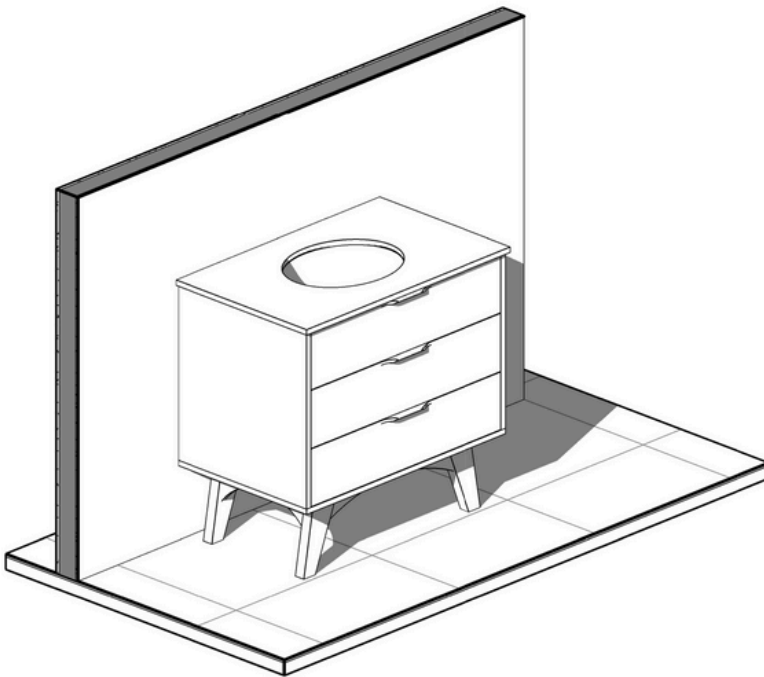

McQueen

McQueen 900 Single - 2024

Cabinet Size: 880mm (L) X 550mm (D)
Top Size: 900mm (L) X 560mm (D) X 20mm (H)
Type: Freestanding
Basin: Oval Under-mount Ceramic Basin

Please Note!
2024 Collection varies from previous models. The New Collection has a standard depth!

'23 Model: 900(L) x 563(D)

Notes:

- Wastes and faucets are not included.
- Vanity unit must be installed by a qualified tradesmen - Failure to do so will void the warranty.
- Plumbing fixtures must be installed by a qualified plumber - Failure to do so will void the warranty.
- Warranty information: 5 years on cabinet & 12 months on top and basin(s).
- Caution boxes may be heavy and will require 2 people to lift.

vanitybydesign.com.au

vanitybydesign_

TEL: 07 3376 6055

241 Monier Road
Darra, QLD, 4076