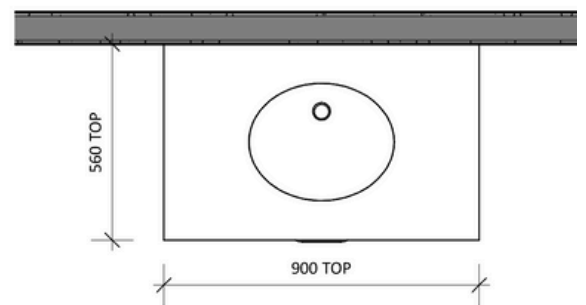

McQueen

McQueen 900 Single - 2024

Cabinet Size: 880mm (L) X 550mm (D)
Top Size: 900mm (L) X 560mm (D) X 20mm (H)
Type: Freestanding
Basin: Oval Under-mount Ceramic Basin

Please Note!
2024 Collection varies from previous models. The New Collection has a standard depth!

'23 Model: 900(L) x 563(D)

Notes:

- Wastes and faucets are not included.
- Vanity unit must be installed by a qualified tradesmen - Failure to do so will void the warranty.
- Plumbing fixtures must be installed by a qualified plumber - Failure to do so will void the warranty.
- Warranty information: 5 years on cabinet & 12 months on top and basin(s).
- Caution boxes may be heavy and will require 2 people to lift.

vanitybydesign.com.au

vanitybydesign_

TEL: 07 3376 6055

241 Monier Road
Darra, QLD, 4076