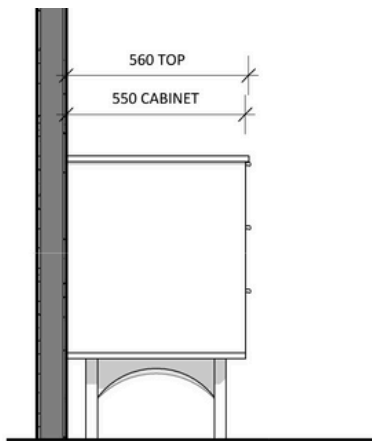

McQueen

McQueen 1500 Double - 2024

Cabinet Size: 1480mm (L) X 550mm (D)
Top Size: 1500mm (L) X 560mm (D) X 20mm (H)
Type: Freestanding
Basin: Oval Under-mount Ceramic Basin

Please Note!

2024 Collection varies from previous models. The New Collection has a standard depth!

'23 Model: 1530(L) x 563(D)

Notes:

- Wastes and faucets are not included.
- Vanity unit must be installed by a qualified tradesmen - Failure to do so will void the warranty.
- Plumbing fixtures must be installed by a qualified plumber - Failure to do so will void the warranty.
- Warranty information: 5 years on cabinet & 12 months on top and basin(s).
- Caution boxes may be heavy and will require 2 people to lift.

vanitybydesign.com.au

[vanitybydesign_](https://www.instagram.com/vanitybydesign_)

TEL: 07 3376 6055

241 Monier Road
Darra, QLD, 4076