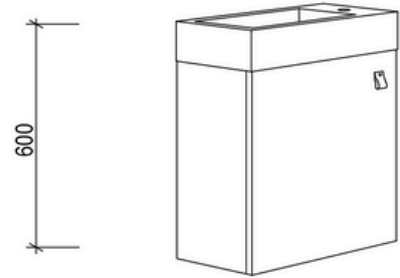

Chelsea

Chelsea 460

Overall Size: 460mm (L) X 255mm (D) X 600mm (H)

Type: Wall-Hung

*Only Suitable for Mixer Tap

Finish - Natural

Notes:

- Wastes and faucets are not included.
- Vanity unit must be installed by a qualified tradesmen - Failure to do so will void the warranty.
- Plumbing fixtures must be installed by a qualified plumber - Failure to do so will void the warranty.
- Warranty information: 5 years on cabinet & 12 months on top and basin(s).
- Caution boxes may be heavy and will require 2 people to lift.

vanitybydesign.com.au

[vanitybydesign_](https://www.instagram.com/vanitybydesign_)

TEL: 07 [3376 6055](tel:33766055)

241 Monier Road
Darra, QLD, 4076