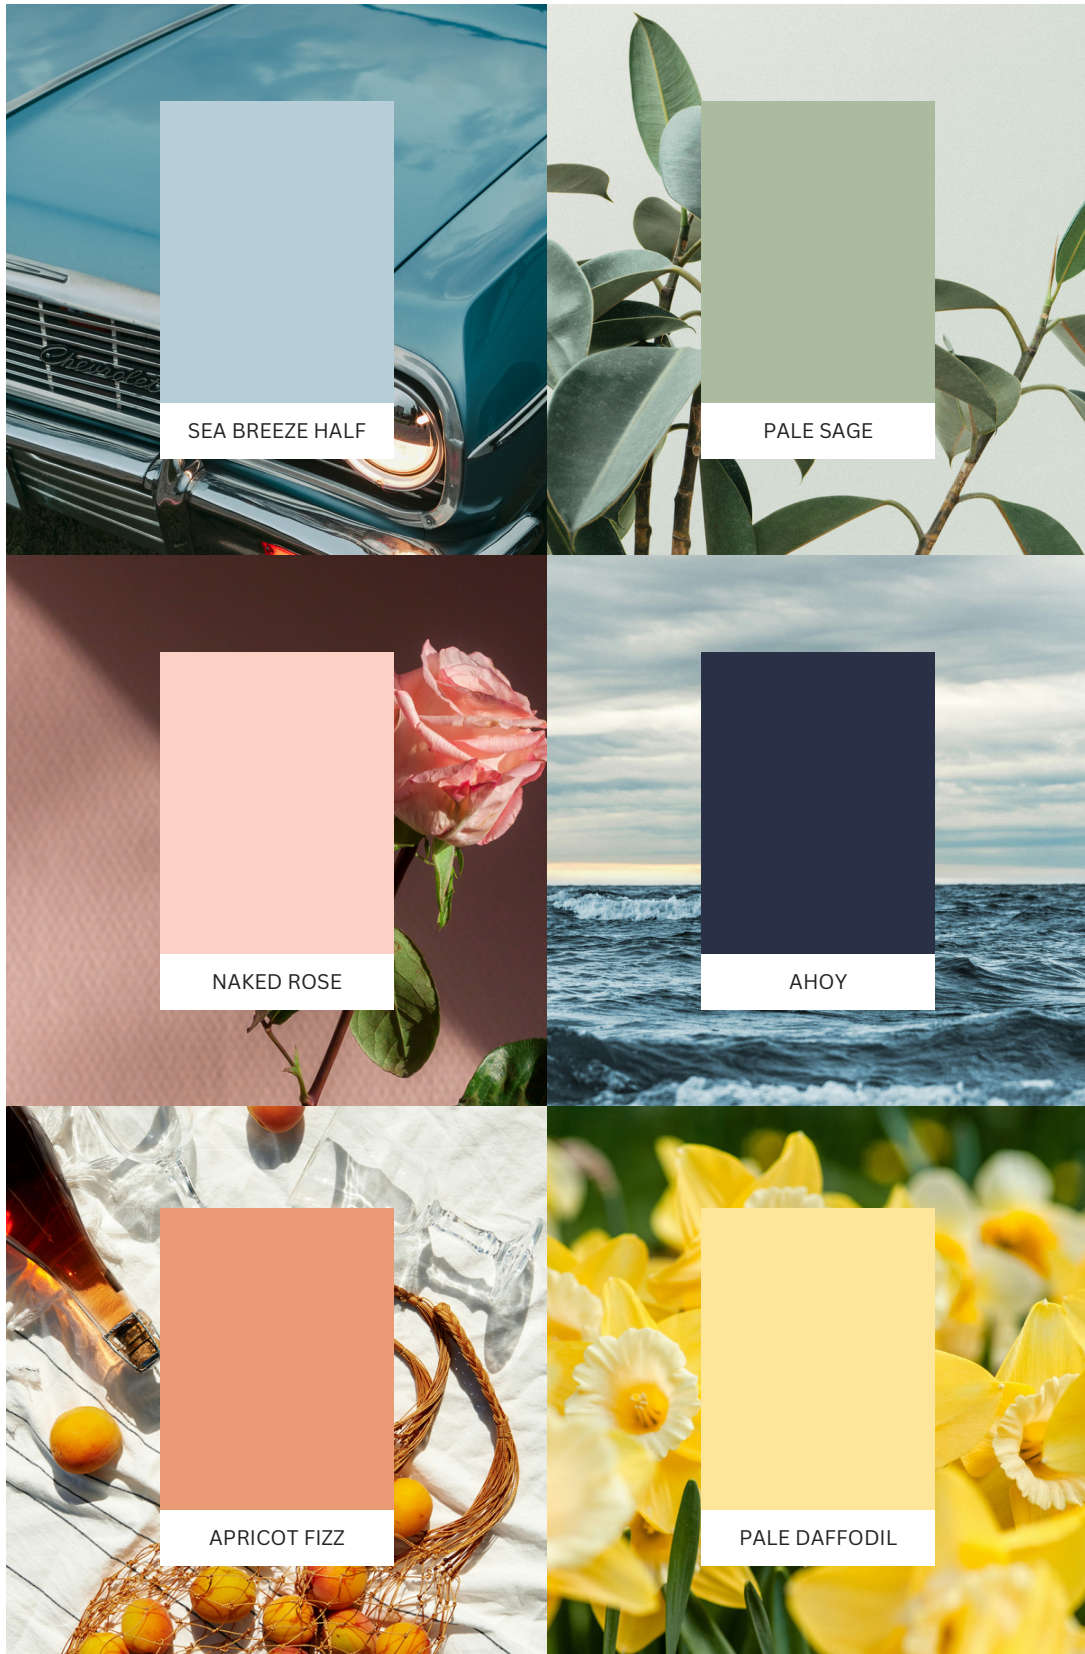

Custom Paint

made with care | made by design