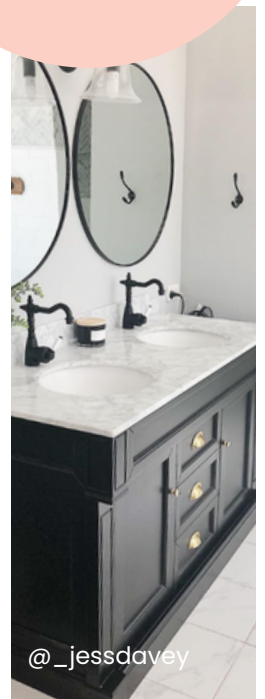

Wainscott 900 | Single Basin

900 Length x 560 Depth

Wainscott 1500 | Double Basin

1500 Length x 560Depth

Please Note!

2024 Collection varies from previous models. The New Collection has a standard depth of 560.