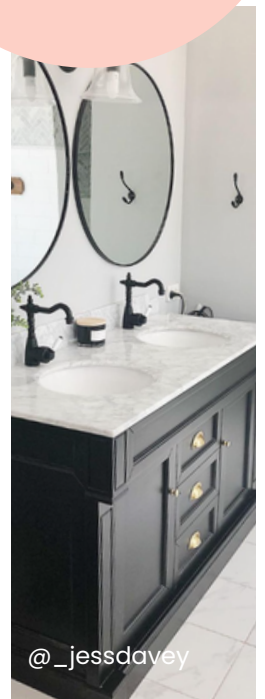

@_jessdavey