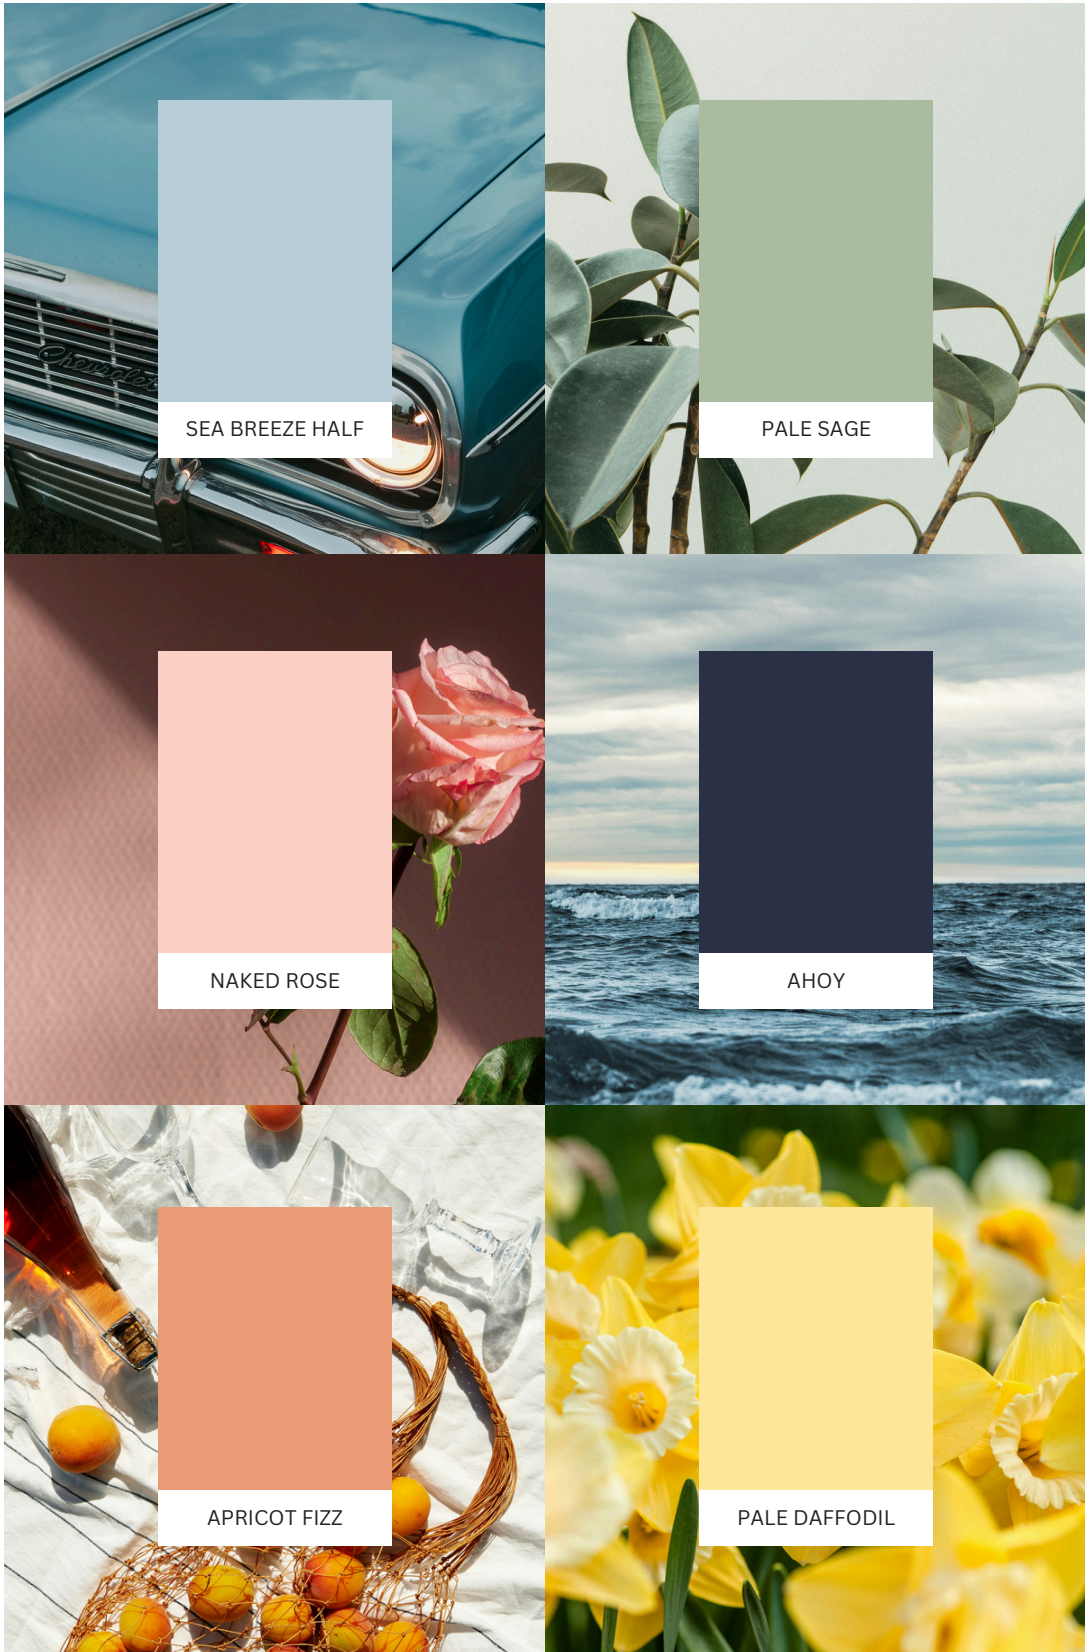

Custom Paint

Dulux Paint | Other colours available upon request

made with care | made by design