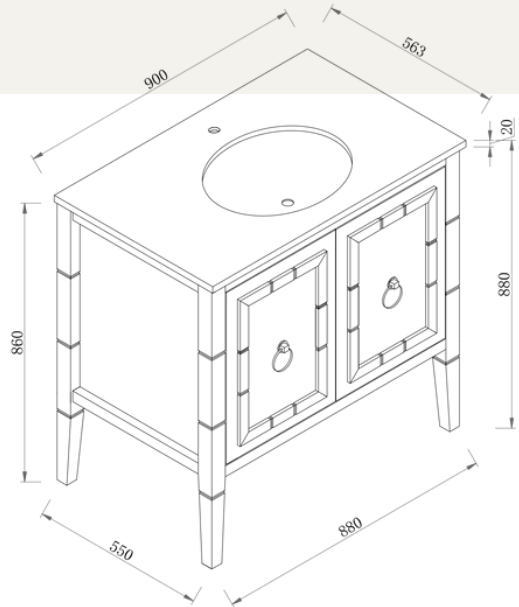

Clea

Chantel 900 Single - 2024

Cabinet Size: 880mm (L) X 550mm (D) X 860mm (H)
Top Size: 900mm (L) X 563mm (D) X 20mm (H)
Type: Freestanding
Basin: Oval Under-mount Ceramic Basin
Splash-back: Optional

Tap Hole: Client to nominate

Front Elevation