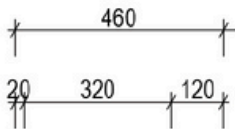

Section Top