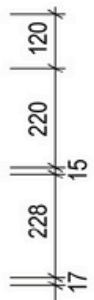

Front Elevation

Section

Notes:

- Wastes and faucets are not included.
- Vanity unit must be installed by a qualified tradesmen - Failure to do so will void the warranty.
- Plumbing fixtures must be installed by a qualified plumber - Failure to do so will void the warranty.
- Warranty information: 5 years on cabinet & 12 months on top and basin(s).
- Caution boxes may be heavy and will require 2 people to lift.

vanitybydesign.com.au

[vanitybydesign_](https://www.instagram.com/vanitybydesign_)

TEL: 07 [3376 6055](tel:33766055)

241 Monier Road
Darra, QLD, 4076