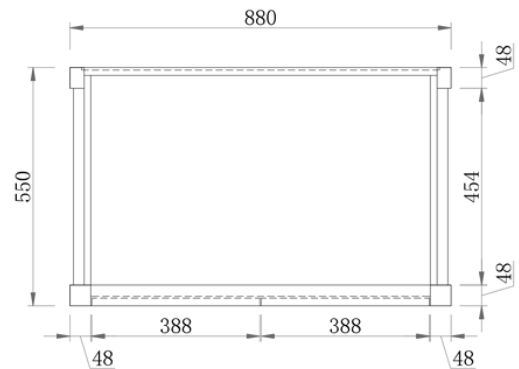

Section Top - Cupboard

Notes:

- Wastes and faucets are not included.
- Vanity unit must be installed by a qualified tradesmen - Failure to do so will void the warranty.
- Plumbing fixtures must be installed by a qualified plumber - Failure to do so will void the warranty.
- Warranty information: 5 years on cabinet & 12 months on top and basin(s).
- Caution boxes may be heavy and will require 2 people to lift.

vanitybydesign.com.au

vanitybydesign_

TEL: 07 3376 6055

241 Monier Road
Darra, QLD, 4076