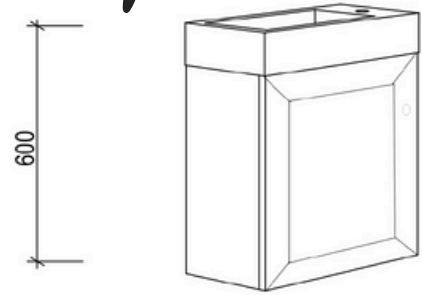

Rubie

Rubie 460

Overall Size: 460mm (L) X 255mm (D) X 600mm (H)

Type: Wall-Hung

Custom Paint options

*Only Suitable for Mixer Tap

Section Top