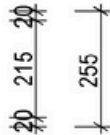

Section Top