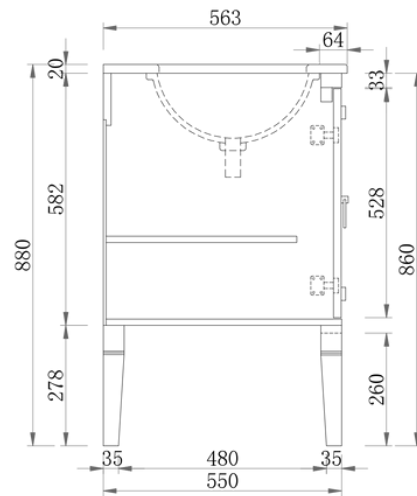

Cleo 900 | Single Basin
900 Length x 563 Depth

Clea

Chantel 900 Single - 2024

Cabinet Size: 880mm (L) X 550mm (D) X 860mm (H)
 Top Size: 900mm (L) X 563mm (D) X 20mm (H)
 Type: Freestanding
 Basin: Oval Under-mount Ceramic Basin
 Splash-back: Optional

Tap Hole: Client to nominate

Front Elevation

Section Side

Top View

Section Top - Cupboard

Notes:

- Wastes and faucets are not included.
- Vanity unit must be installed by a qualified tradesmen - Failure to do so will void the warranty.
- Plumbing fixtures must be installed by a qualified plumber - Failure to do so will void the warranty.
- Warranty information: 5 years on cabinet & 12 months on top and basin(s).
- Caution boxes may be heavy and will require 2 people to lift.

vanitybydesign.com.au

vanitybydesign_

TEL: 07 3376 6055

241 Monier Road
 Darra, QLD, 4076

Rubie

Rubie 460

Overall Size: 460mm (L) X 255mm (D) X 600mm (H)

Type: Wall-Hung