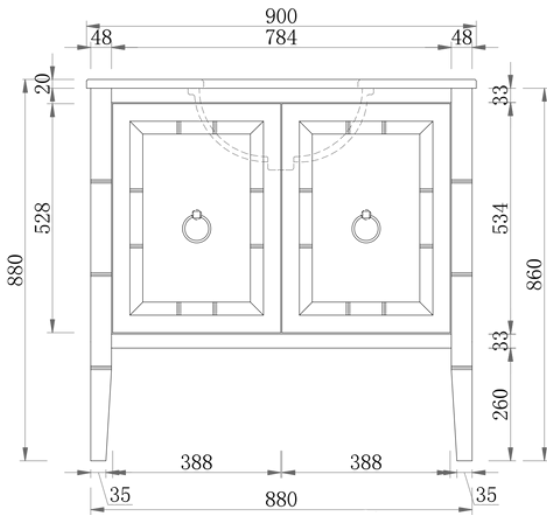

Clea

Chantel 900 Single - 2024

Cabinet Size: 880mm (L) X 550mm (D) X 860mm (H)
Top Size: 900mm (L) X 563mm (D) X 20mm (H)
Type: Freestanding
Basin: Oval Under-mount Ceramic Basin
Splash-back: Optional

Tap Hole: Client to nominate

Front Elevation