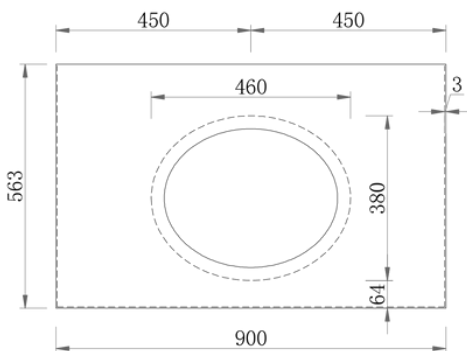

Clea

Chantel 900 Single - 2024

Cabinet Size: 880mm (L) X 550mm (D) X 860mm (H)
Top Size: 900mm (L) X 563mm (D) X 20mm (H)
Type: Freestanding
Basin: Oval Under-mount Ceramic Basin
Splash-back: Optional

Tap Hole: Client to nominate

Top View

Notes:

- Wastes and faucets are not included.
- Vanity unit must be installed by a qualified tradesmen - Failure to do so will void the warranty.
- Plumbing fixtures must be installed by a qualified plumber - Failure to do so will void the warranty.
- Warranty information: 5 years on cabinet & 12 months on top and basin(s).
- Caution boxes may be heavy and will require 2 people to lift.

vanitybydesign.com.au

vanitybydesign_

TEL: 07 3376 6055

241 Monier Road
Darra, QLD, 4076